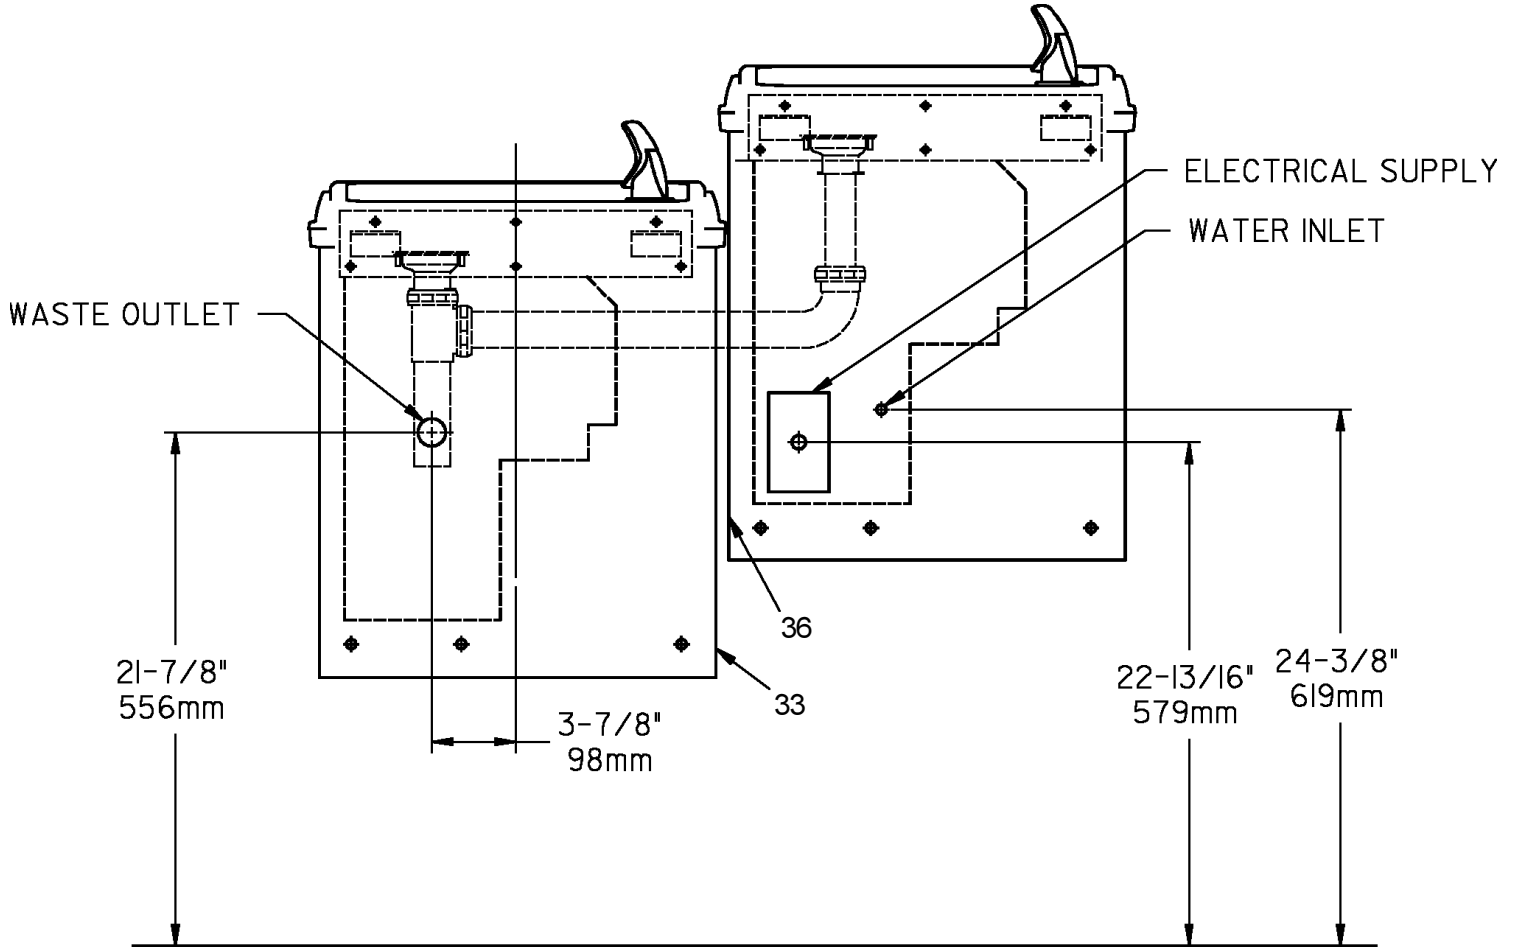

SUPPLEMENTAL SHEET

Use with 97409C--Installation, Care & Use Manual For EBFATLR
 Use with 97551C -- Installation, Care & Use Manual For OBFATLR

EBFATLR Shown

EBFATLR/OBFATLR PANEL -- PARTS LIST

COLOR TABLE		
PANEL COLOR	Item No.33 Part No.	Item No.36 Part No.
Gray Beige (EBFATLR only)	27386C	27372C
Stainless Stl	27384C	27370C
Sandalwood (EBFATLR only)	27388C	27374C