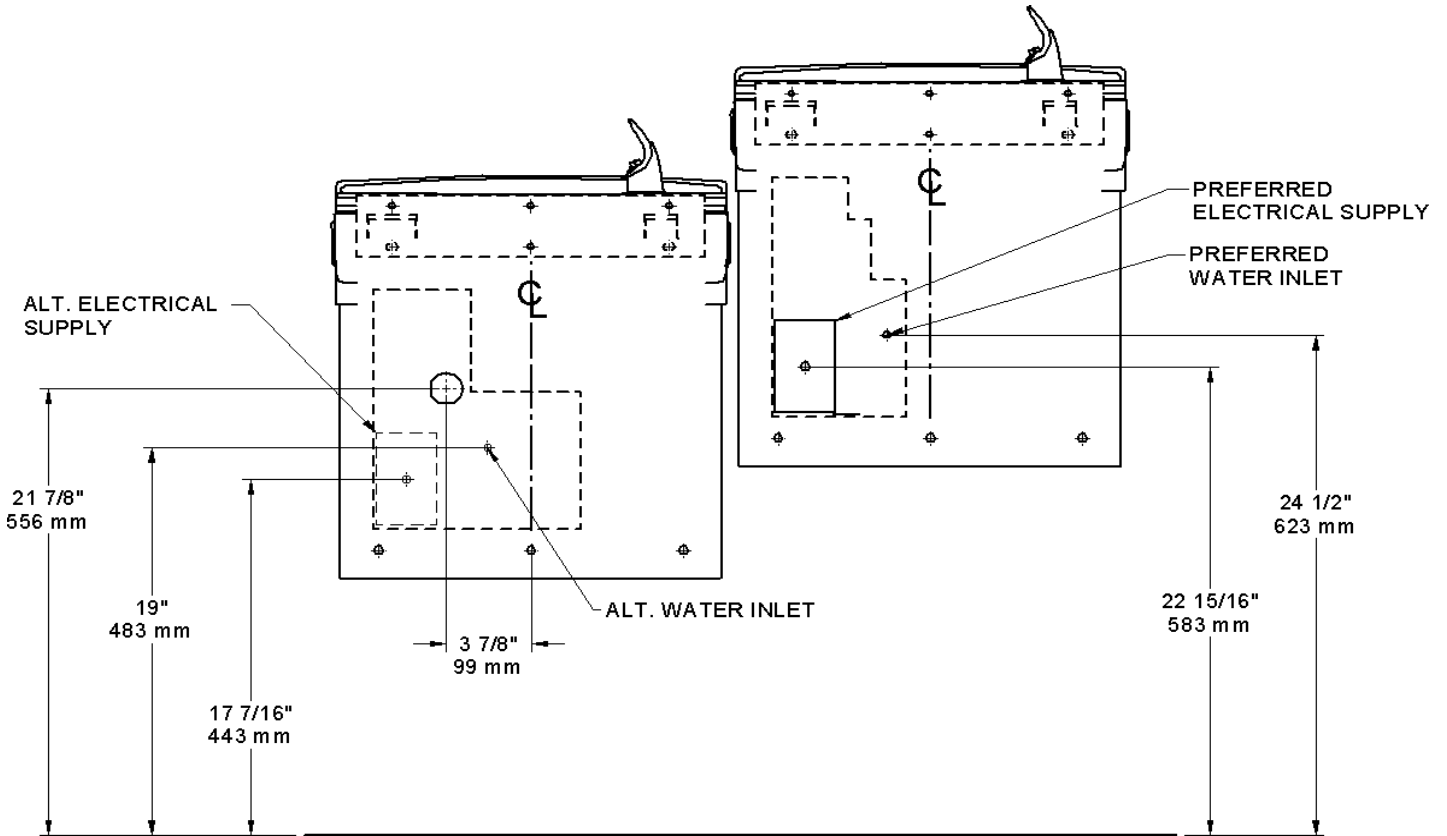

SUPPLEMENTAL SHEET

Use with 97828C--Installation, Care & Use Manual

EZTLR PANEL -- PARTS LIST

COLOR TABLE		
PANEL COLOR	LEFT SIDE UNIT	RIGHT SIDE UNIT
Light Gray	27921C	27931C
Stainless Stl	27919C	27929C