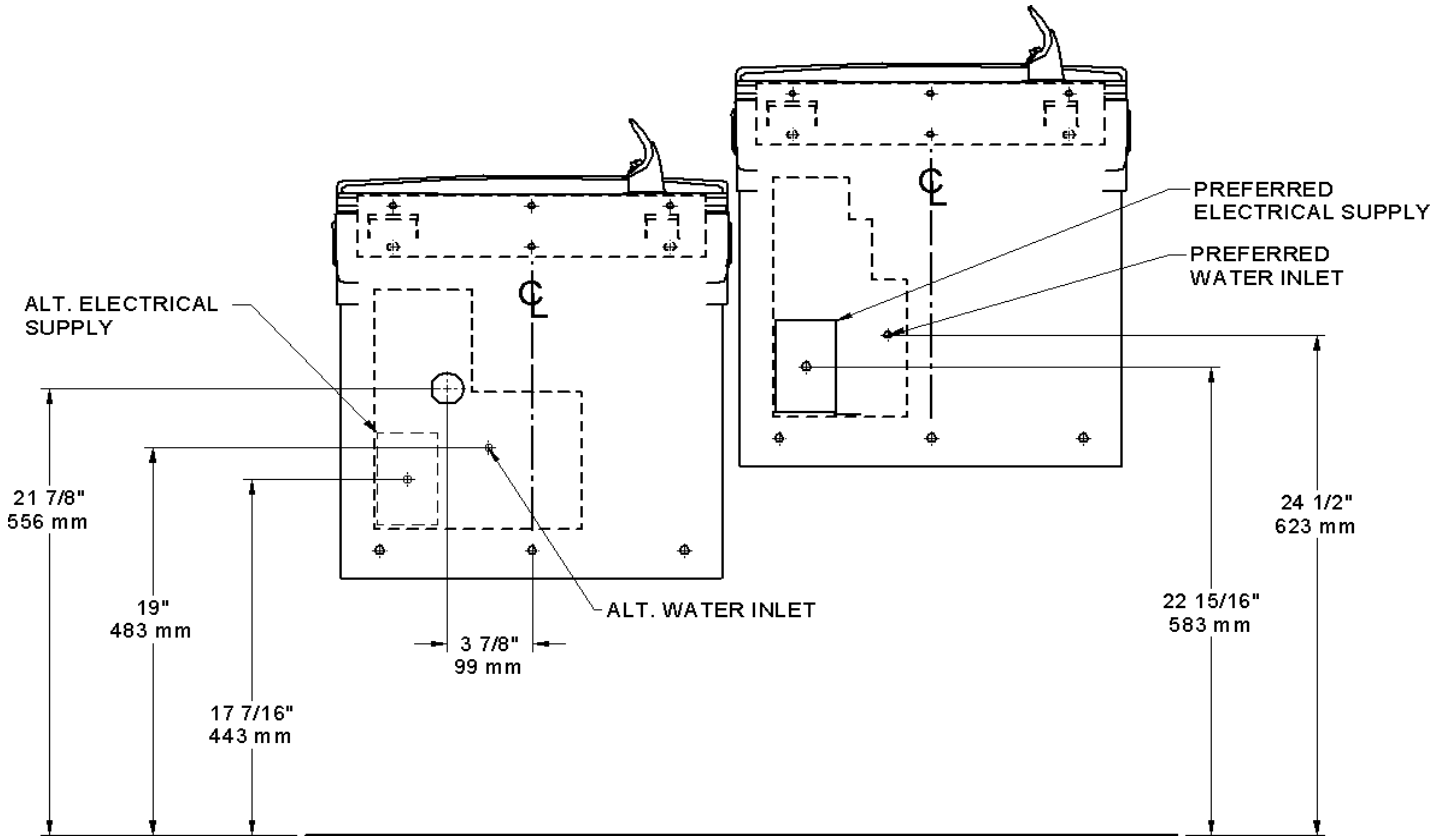

**SUPPLEMENTAL SHEET**

Use with 97828C--Installation, Care & Use Manual

**EZTLR PANEL -- PARTS LIST**

COLOR TABLE		
PANEL COLOR	LEFT SIDE UNIT	RIGHT SIDE UNIT
Light Gray	27921C	27931C
Stainless Stl	27919C	27929C