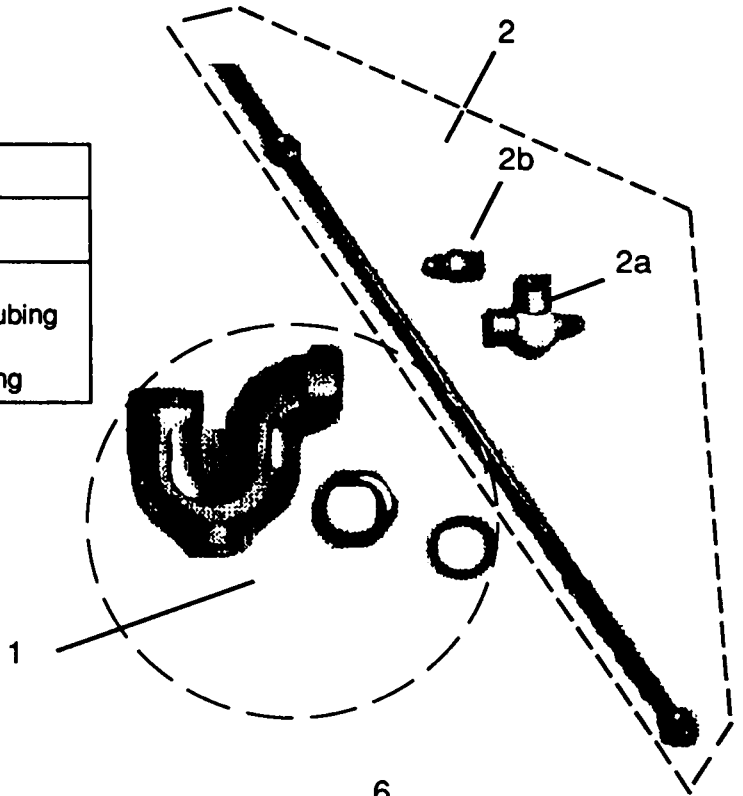

## TRAP & STOP and FOOT PEDAL KITS Models 8565 and 14703

### TRAP & STOP KIT 8565 PARTS LIST

REF NO	PART NUMBER	DESCRIPTION
1	16-00234-08-550	1¼ Trap
2	73-07248-51-550	Service Stop & Tubing
2a	60-05022-51-550	Service Valve
2b	16-01975-08-550	3/8 x 5/16 Coupling

### FOOT PEDAL KIT 14703 PARTS LIST

REF NO	PART NUMBER	DESCRIPTION
1	10-06312-42-700	Foot Pedal
2	10-14182-51-550	Compression Spring
3	10-14735-43-730	Pull Rod
4	10-14821-31-870	Snap Bushing
5	11-00770-43-890	5/16 Washer (2 each)
6	11-02075-43-890	Cotter Pin (4 each)
7	11-02082-43-890	Pins (2 each)
8	40-15069-31-560	Toe Plate
9	40-15071-43-730	Alignment Bracket
10	40-15072-43-730	Base Mounting Bracket (not shown)

\* Look for detailed schematic of this part in Detailed Parts Section

**To order parts, contact your nearest Halsey Taylor wholesaler or representative.**

*Continued product improvement makes specifications subject to change without notice.*