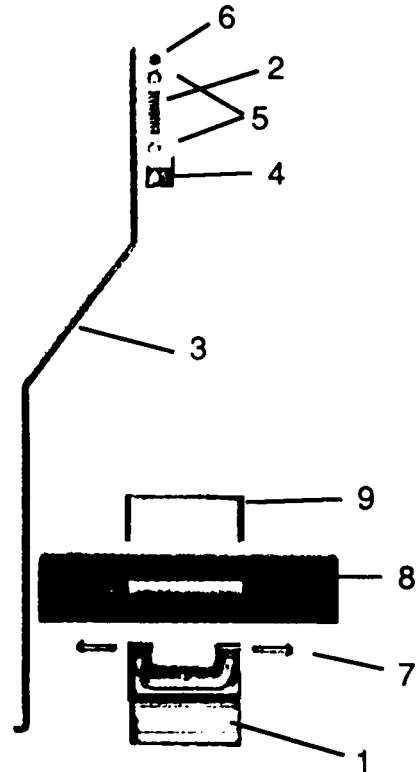

## TRAP & STOP and FOOT PEDAL KITS Models 8565 and 14703

### TRAP & STOP KIT 8565 PARTS LIST

REF NO	PART NUMBER	DESCRIPTION
1	16-00234-08-550	1¼ Trap
2	73-07248-51-550	Service Stop & Tubing
2a	60-05022-51-550	Service Valve
2b	16-01975-08-550	3/8 x 5/16 Coupling

### FOOT PEDAL KIT 14703 PARTS LIST

REF NO	PART NUMBER	DESCRIPTION
1	10-06312-42-700	Foot Pedal
2	10-14182-51-550	Compression Spring
3	10-14735-43-730	Pull Rod
4	10-14821-31-870	Snap Bushing
5	11-00770-43-890	5/16 Washer (2 each)
6	11-02075-43-890	Cotter Pin (4 each)
7	11-02082-43-890	Pins (2 each)
8	40-15069-31-560	Toe Plate
9	40-15071-43-730	Alignment Bracket
10	40-15072-43-730	Base Mounting Bracket (not shown)

\* Look for detailed schematic of this part in Detailed Parts Section

**To order parts, contact your nearest Halsey Taylor wholesaler or representative.**

*Continued product improvement makes specifications subject to change without notice.*