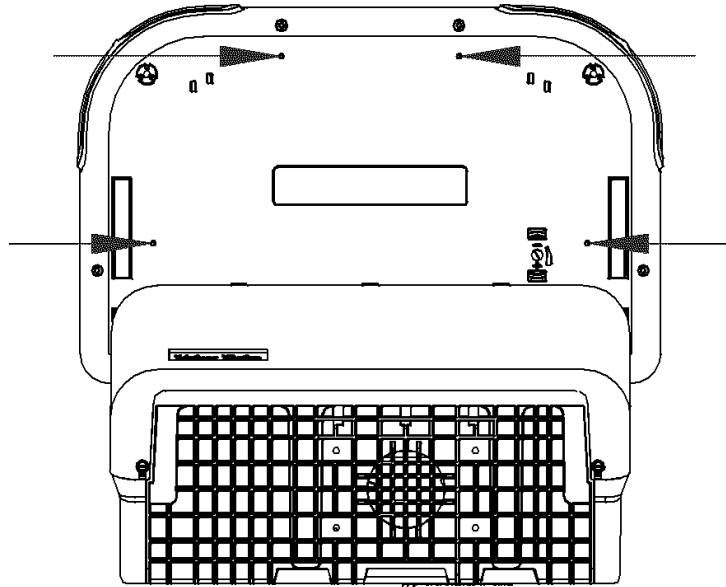

CANE APRON INSTALLATION

TO INSTALL, PLACE THE CANE APRON UNDER THE DISPENSER BOTTOM AND HOLD IN PLACE. USING THE HOLES INDICATED BELOW, FASTEN THE CANE APRON TO THE DISPENSER BOTTOM USING THE SCREWS PROVIDED.