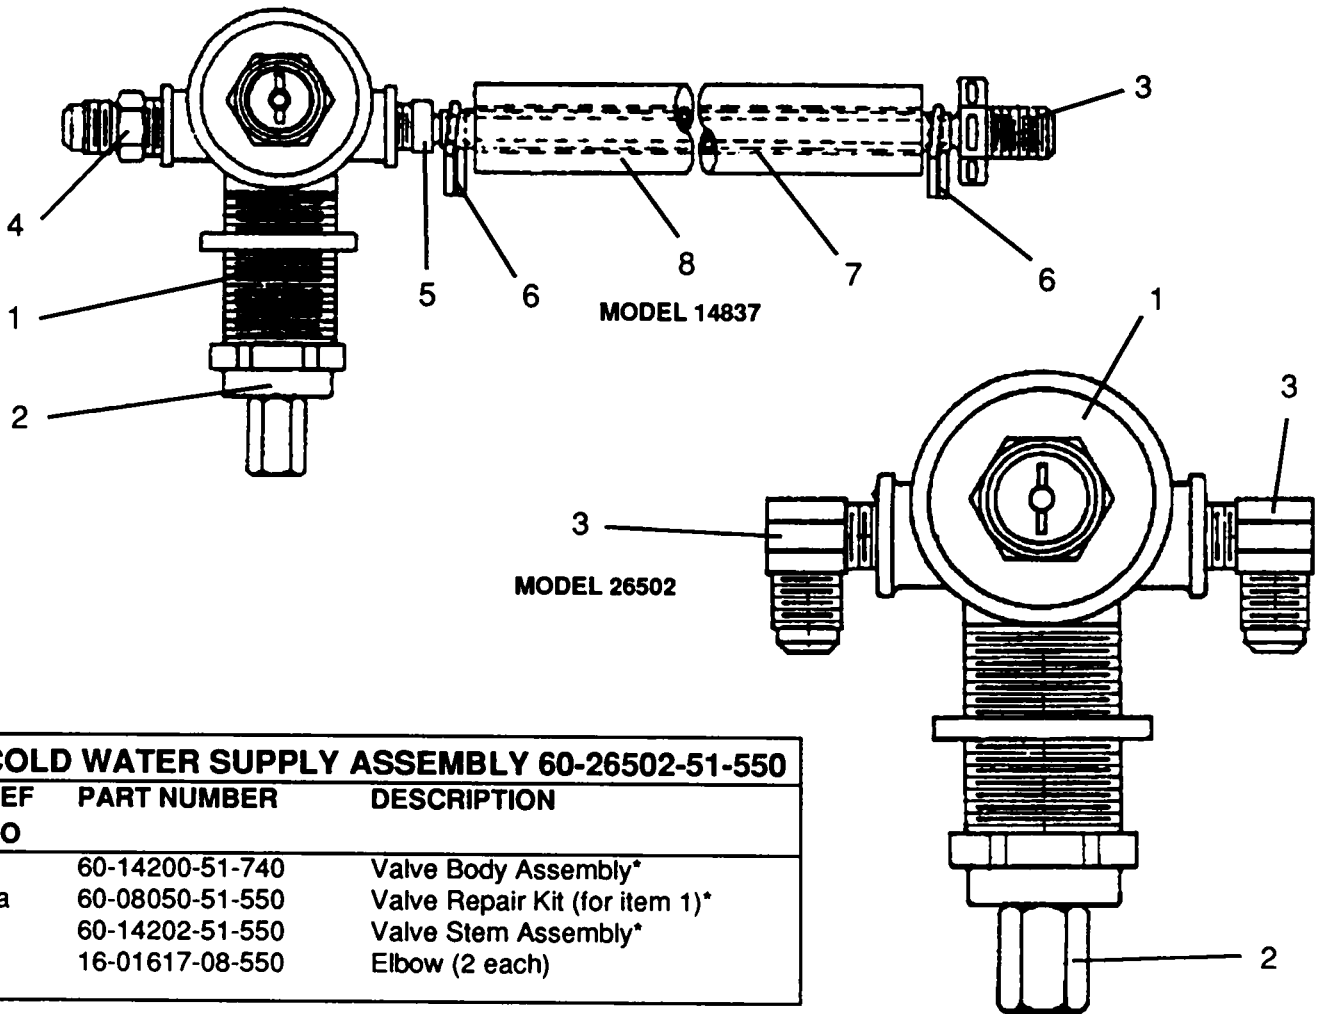

COLD WATER SUPPLY LINE ASSEMBLIES

Plastic

SEE PAGE 3 FOR
NUMBERED PARTS
SCHEMATIC

COLD WATER SUPPLY LINE ASSEMBLIES PARTS LIST

REF NO	PART NUMBER	DESCRIPTION	R-Handed	L-Handed	R-Handed	L-Handed
			60-14800-51-550	60-14801-51-550	60-26229-51-550	60-26230-51-550
1	60-14549-51-550	Valve Body Assembly*	X		X	
1	60-14240-51-550	Valve Body Assembly*		X		X
1a	60-08050-51-550	Valve Repair Kit(for item)*	X	X	X	X
2	60-14202-51-550	Valve Stem Assembly*	X	X	X	X
3	11-00742-43-890	Screw	X	X	Not included	Not included
4	11-26074-31-560	Locknut	X	X	X	X
5	10-14224-31-550	Projector Nipple	X	X		
6	10-03227-40-560	Projector Gasket (2 each)	X	X		
7	16-14554-51-550	Male Connector	X	X		
8	10-14222-31-550	Hose Coupling	X	X		
9	10-14225-43-550	Hose Clamp (2 each)	X	X		
10	40-14171-31-660	Tube (21")	X	X		
11	40-14172-40-560	Armaflex (21")	X	X		

Halsey Taylor.

P.O. BOX 9001
OAKBROOK, ILLINOIS 60521

COLD WATER SUPPLY LINE ASSEMBLIES

Plastic

SEE PAGE 2 FOR
REFERENCED PARTS
CHART

COLD WATER SUPPLY LINE ASSEMBLIES

Plastic

COLD WATER SUPPLY LINE ASSEMBLY – 60-14837-51-550		
REF NO	PART NUMBER	DESCRIPTION
1	60-14200-51-740	Valve Body Assembly*
1a	60-08050-51-550	Valve Repair Kit (for item 1)*
2	60-14829-51-550	Valve Stem Assembly*
3	10-14224-31-550	Projector Nipple
4	16-42254-16-550	Coupling
5	10-14222-31-550	Hose Coupling
6	10-14225-43-550	Hose Clamp (2 each)
7	40-14828-31-660	Tube (11")
8	40-14487-40-560	Armaflex (11")

COLD WATER SUPPLY ASSEMBLY 60-26502-51-550		
REF NO	PART NUMBER	DESCRIPTION
1	60-14200-51-740	Valve Body Assembly*
1a	60-08050-51-550	Valve Repair Kit (for item 1)*
2	60-14202-51-550	Valve Stem Assembly*
3	16-01617-08-550	Elbow (2 each)