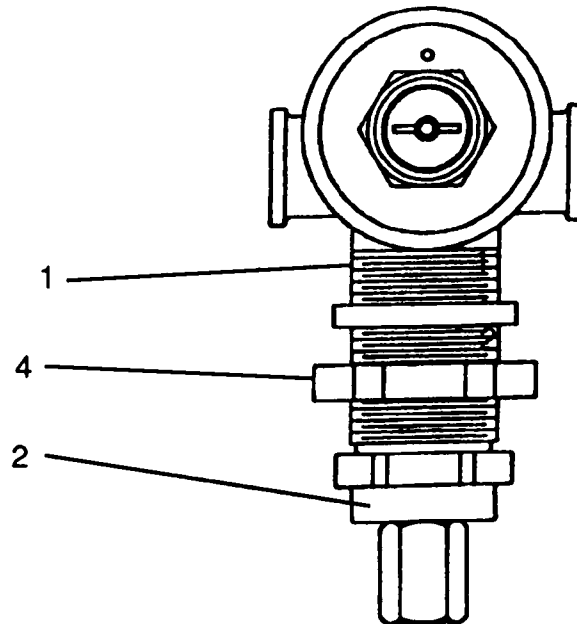

To determine if you have a left or right handed Valve Body:

Hold the valve with valve stem down and front cap facing you. Then look at back of valve. There should be an arrow pointing to which way the water flows.

* Look for detailed schematic of this part in Detailed Parts Section

To order parts, contact your nearest Halsey Taylor wholesaler or representative.

Continued product improvement makes specifications subject to change without notice.

Halsey Taylor.

P.O. BOX 9001
OAKBROOK, ILLINOIS 60521

COLD WATER SUPPLY LINE ASSEMBLIES

Plastic

SEE PAGE 2 FOR
REFERENCED PARTS
CHART

COLD WATER SUPPLY LINE ASSEMBLIES

Plastic

COLD WATER SUPPLY LINE ASSEMBLY – 60-14837-51-550		
REF NO	PART NUMBER	DESCRIPTION
1	60-14200-51-740	Valve Body Assembly*
1a	60-08050-51-550	Valve Repair Kit (for item 1)*
2	60-14829-51-550	Valve Stem Assembly*
3	10-14224-31-550	Projector Nipple
4	16-42254-16-550	Coupling
5	10-14222-31-550	Hose Coupling
6	10-14225-43-550	Hose Clamp (2 each)
7	40-14828-31-660	Tube (11")
8	40-14487-40-560	Armaflex (11")

COLD WATER SUPPLY ASSEMBLY 60-26502-51-550		
REF NO	PART NUMBER	DESCRIPTION
1	60-14200-51-740	Valve Body Assembly*
1a	60-08050-51-550	Valve Repair Kit (for item 1)*
2	60-14202-51-550	Valve Stem Assembly*
3	16-01617-08-550	Elbow (2 each)