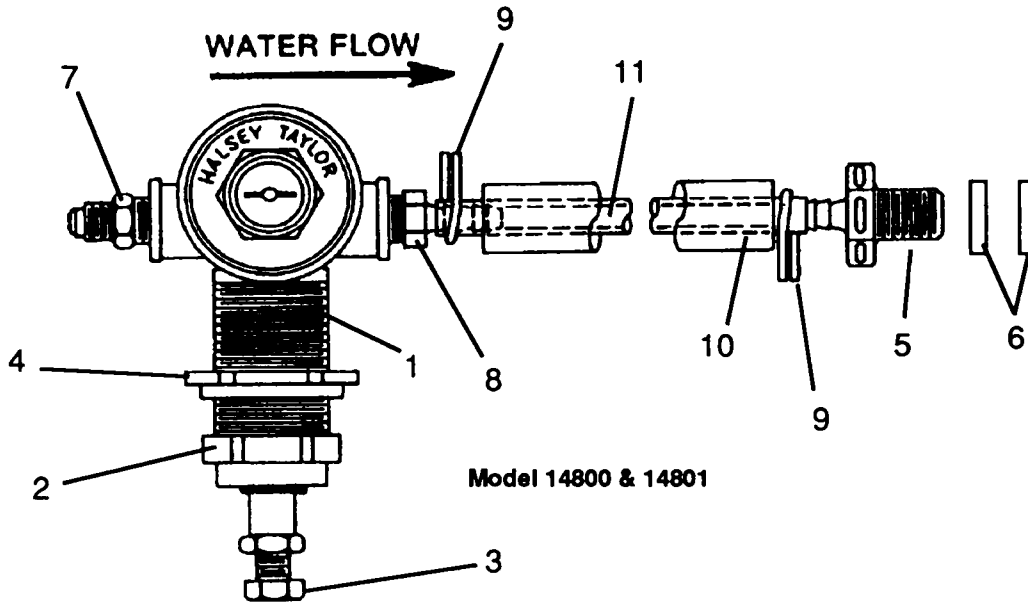

To determine if you have a left or right handed Valve Body:

Hold the valve with valve stem down and front cap facing you. Then look at back of valve. There should be an arrow pointing to which way the water flows.

* Look for detailed schematic of this part in Detailed Parts Section

To order parts, contact your nearest Halsey Taylor wholesaler or representative.

Continued product improvement makes specifications subject to change without notice.

Halsey Taylor.

P.O. BOX 9001
OAKBROOK, ILLINOIS 60521

COLD WATER SUPPLY LINE ASSEMBLIES

Plastic

SEE PAGE 2 FOR
REFERENCED PARTS
CHART

COLD WATER SUPPLY LINE ASSEMBLIES

Plastic

COLD WATER SUPPLY LINE ASSEMBLY – 60-14837-51-550		
REF NO	PART NUMBER	DESCRIPTION
1	60-14200-51-740	Valve Body Assembly*
1a	60-08050-51-550	Valve Repair Kit (for item 1)*
2	60-14829-51-550	Valve Stem Assembly*
3	10-14224-31-550	Projector Nipple
4	16-42254-16-550	Coupling
5	10-14222-31-550	Hose Coupling
6	10-14225-43-550	Hose Clamp (2 each)
7	40-14828-31-660	Tube (11")
8	40-14487-40-560	Armaflex (11")

COLD WATER SUPPLY ASSEMBLY 60-26502-51-550		
REF NO	PART NUMBER	DESCRIPTION
1	60-14200-51-740	Valve Body Assembly*
1a	60-08050-51-550	Valve Repair Kit (for item 1)*
2	60-14202-51-550	Valve Stem Assembly*
3	16-01617-08-550	Elbow (2 each)