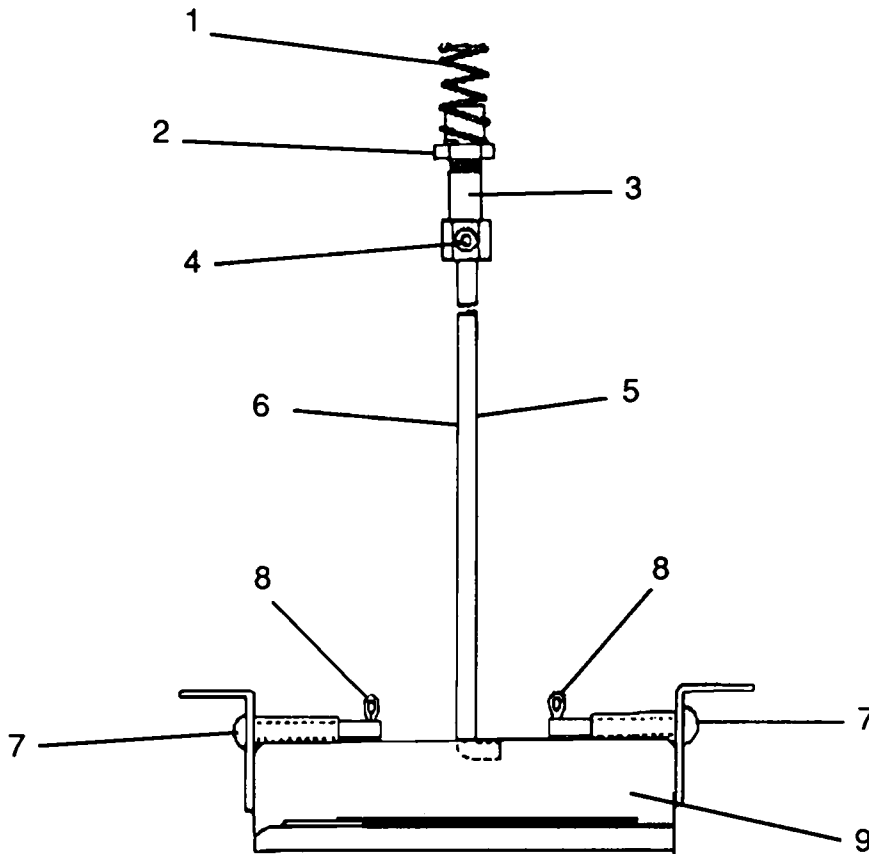

FOOT PEDAL ASSEMBLY

FOOT PEDAL ASSEMBLY		
REF NO	PART NUMBER	DESCRIPTION
1	10-08809-42-550	Lever Spring
2	16-26004-08-550	Bushing
3	NO LONGER AVAILABLE	Coupling
4	11-01183-42-550	Allen Screw
5	NO LONGER AVAILABLE	Rod (short)
6	10-08827-43-890	Rod (long)
7	11-02082-43-890	Pin
8	11-02073-43-890	Cotter Pin
9	10-06312-42-700	Foot Pedal