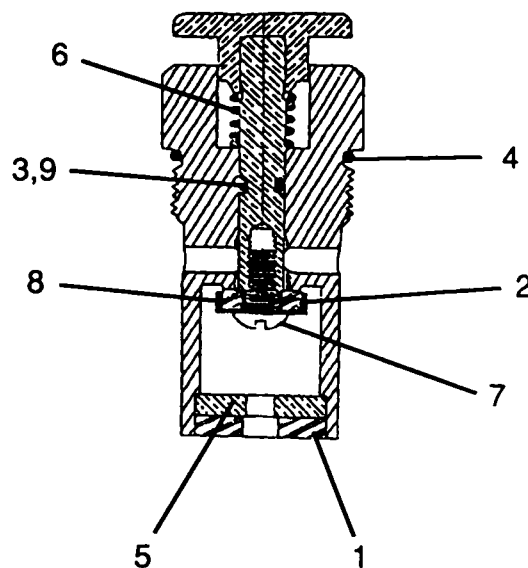

VALVE BODY ASSEMBLIES Repair Kits

VALVE REPAIR KIT – 60-08050-51-550		
REF NO	PART NUMBER	DESCRIPTION
1	11-00911-35-550	Spring
2	11-42257-42-550	Washer
3	16-14755-08-550	Bushing (Brass Regulator)
4	16-42251-16-550	Bushing (Plastic Regulator)
5	60-14757-51-550	Diaphragm Assembly

VALVE SEAL KIT – 92445C		
REF NO	PART NUMBER	DESCRIPTION
1	10-03302-40-560	Sleeve Seat Washer
2	10-06026-40-560	Seat Washer
3	10-08211-40-560	O-Ring
4	10-14203-40-550	O-Ring
5	11-42258-42-550	Sleeve Washer
6	11-42440-42-550	Spring Valve
7	11-42264-42-550	Seat Washer Screw
8	16-42255-16-550	Retaining Cup
9	35000510	Lubricant

* Look for detailed schematic of this part in Detailed Parts Section

To order parts, contact your nearest Halsey Taylor wholesaler or representative.

Continued product improvement makes specifications subject to change without notice.