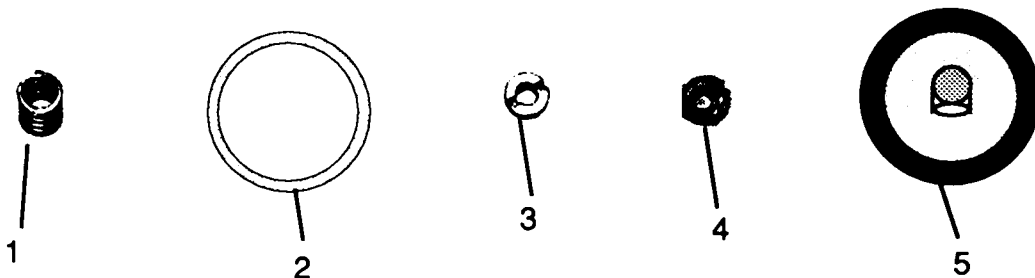

VALVE BODY ASSEMBLIES Repair Kits

VALVE REPAIR KIT – 60-08050-51-550		
REF NO	PART NUMBER	DESCRIPTION
1	11-00911-35-550	Spring
2	11-42257-42-550	Washer
3	16-14755-08-550	Bushing (Brass Regulator)
4	16-42251-16-550	Bushing (Plastic Regulator)
5	60-14757-51-550	Diaphragm Assembly

VALVE SEAL KIT – 92445C		
REF NO	PART NUMBER	DESCRIPTION
1	10-03302-40-560	Sleeve Seat Washer
2	10-06026-40-560	Seat Washer
3	10-08211-40-560	O-Ring
4	10-14203-40-550	O-Ring
5	11-42258-42-550	Sleeve Washer
6	11-42440-42-550	Spring Valve
7	11-42264-42-550	Seat Washer Screw
8	16-42255-16-550	Retaining Cup
9	35000510	Lubricant