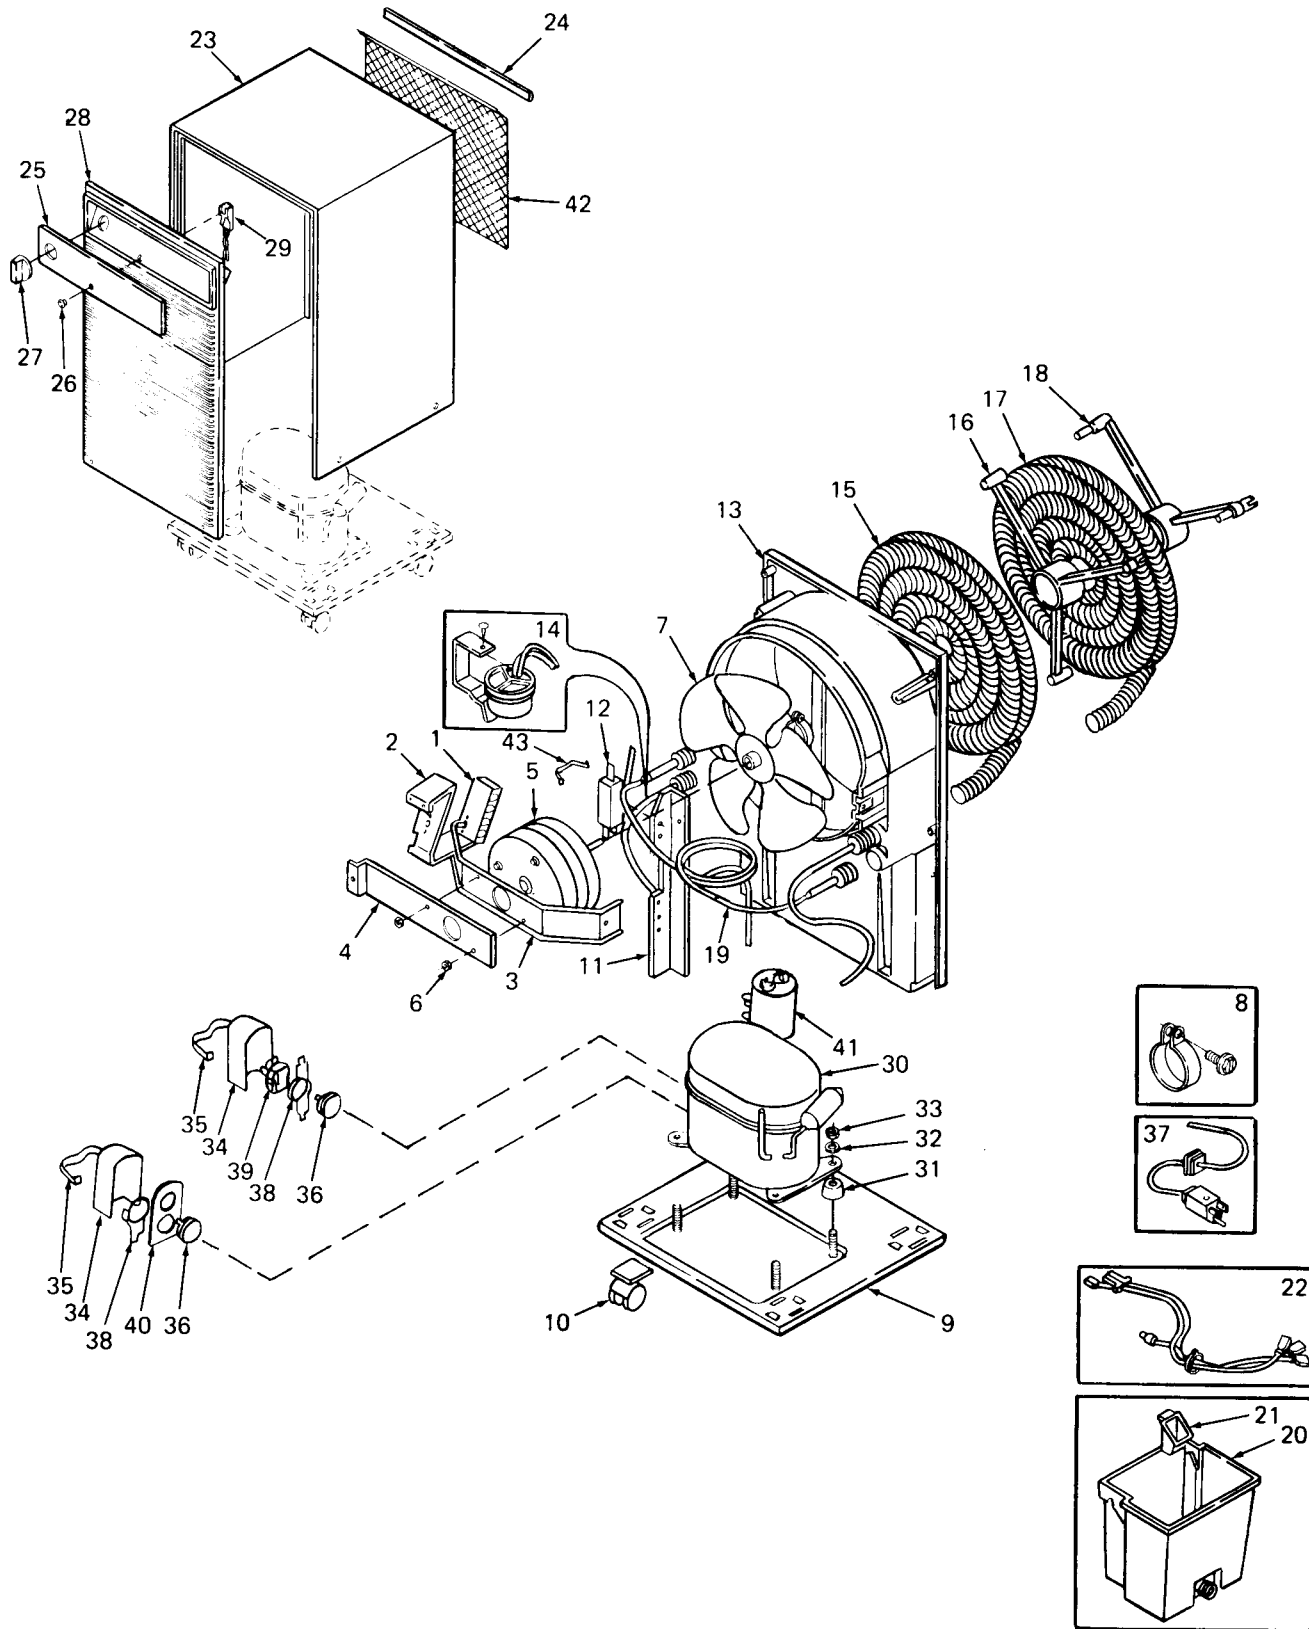

40EB AND 50EB

PARTS LIST

ITEM NO.	DESCRIPTION	40EB3	40EB4	50EB2	50EB3
1	Humidistat	400900	400900	400900	400900
2	Humidistat Bracket	400902	400902	400902	400902
3	Motor Bracket	400906	400906	400906	400906
4	Dampener Bracket	400907-001	400907-001	400907-001	400907-001
5	Fan Motor	400908-002	400908-002	400908-002	400908-002
6	Motor Mounting Nut	400909	400909	400909	400909
7	Fan Blade	400910	400910	400910	400910
8	Clamp	400911-001	400911-001	400911-001	400911-001
9	Base w/Casters	400913	400913-001	400913	400913-001
10	Caster (4 Required)	400914	400914	400914	400914
11	Switch Bracket	400915	---	400915	---
12	Bucket Switch	400916	400916	400916	400916
13	Shroud	400917	400917-001	400917	400917-001
14	Defrost Thermostat	400918-001	400918-001	400918-002	400918-002
15	Condenser	400920	400920	400958	400958
16	Inner Evaporator Clamp	400921	400921	400921	400921
17	Evaporator	400923	400923	400959	400959
18	Outer Evaporator Clamp	400924	400924	400924	400924
19	Capillary Tube	400927	400927	400960	400960
20	Bucket	400928	400928	400928	400928
21	Float	400929	400929	400929	400929
22	Wiring Harness	400930-001	400930-001	400930-002	400930-003
23	Wrapper	400931	400931	400931	400931
24	Trim	400932	400932	---	---
25	Trimplate	400935	400935	400962	400962
26	Lens - Amber	400936	400936	400936	400936
27	Knob	400937	400937	400937	400937
28	Front Panel	400938	400938	400938	400938
29	Light	400939-001	400939-001	400939-002	400939-002
30	Compressor	400950	400950	400963	400963
31	Compressor Grommet	400942	400942	400942	400942
32	Compressor Washer	400943	400943	400943	400943
33	Compressor Nut	400944	400944	400944	400944
34	Terminal Cover	400954	400954	400966	400966
35	Cover Strap	400955	400955	400964	400964
36	Overload	400952	400952	400965	400965
37	Power Supply Cord	400949-002	400949-002	400949-001	400949-001
38	Overload Retainer	400956	400956	400969	400969
39	Relay	400953	400953	---	---
40	Terminal Cover Gasket	---	---	400970	400970
41	Capacitor	---	---	400968	400967
42	Rear Grille	---	---	400961	400961
43	Switch to Shroud Clip	---	400971	---	400971