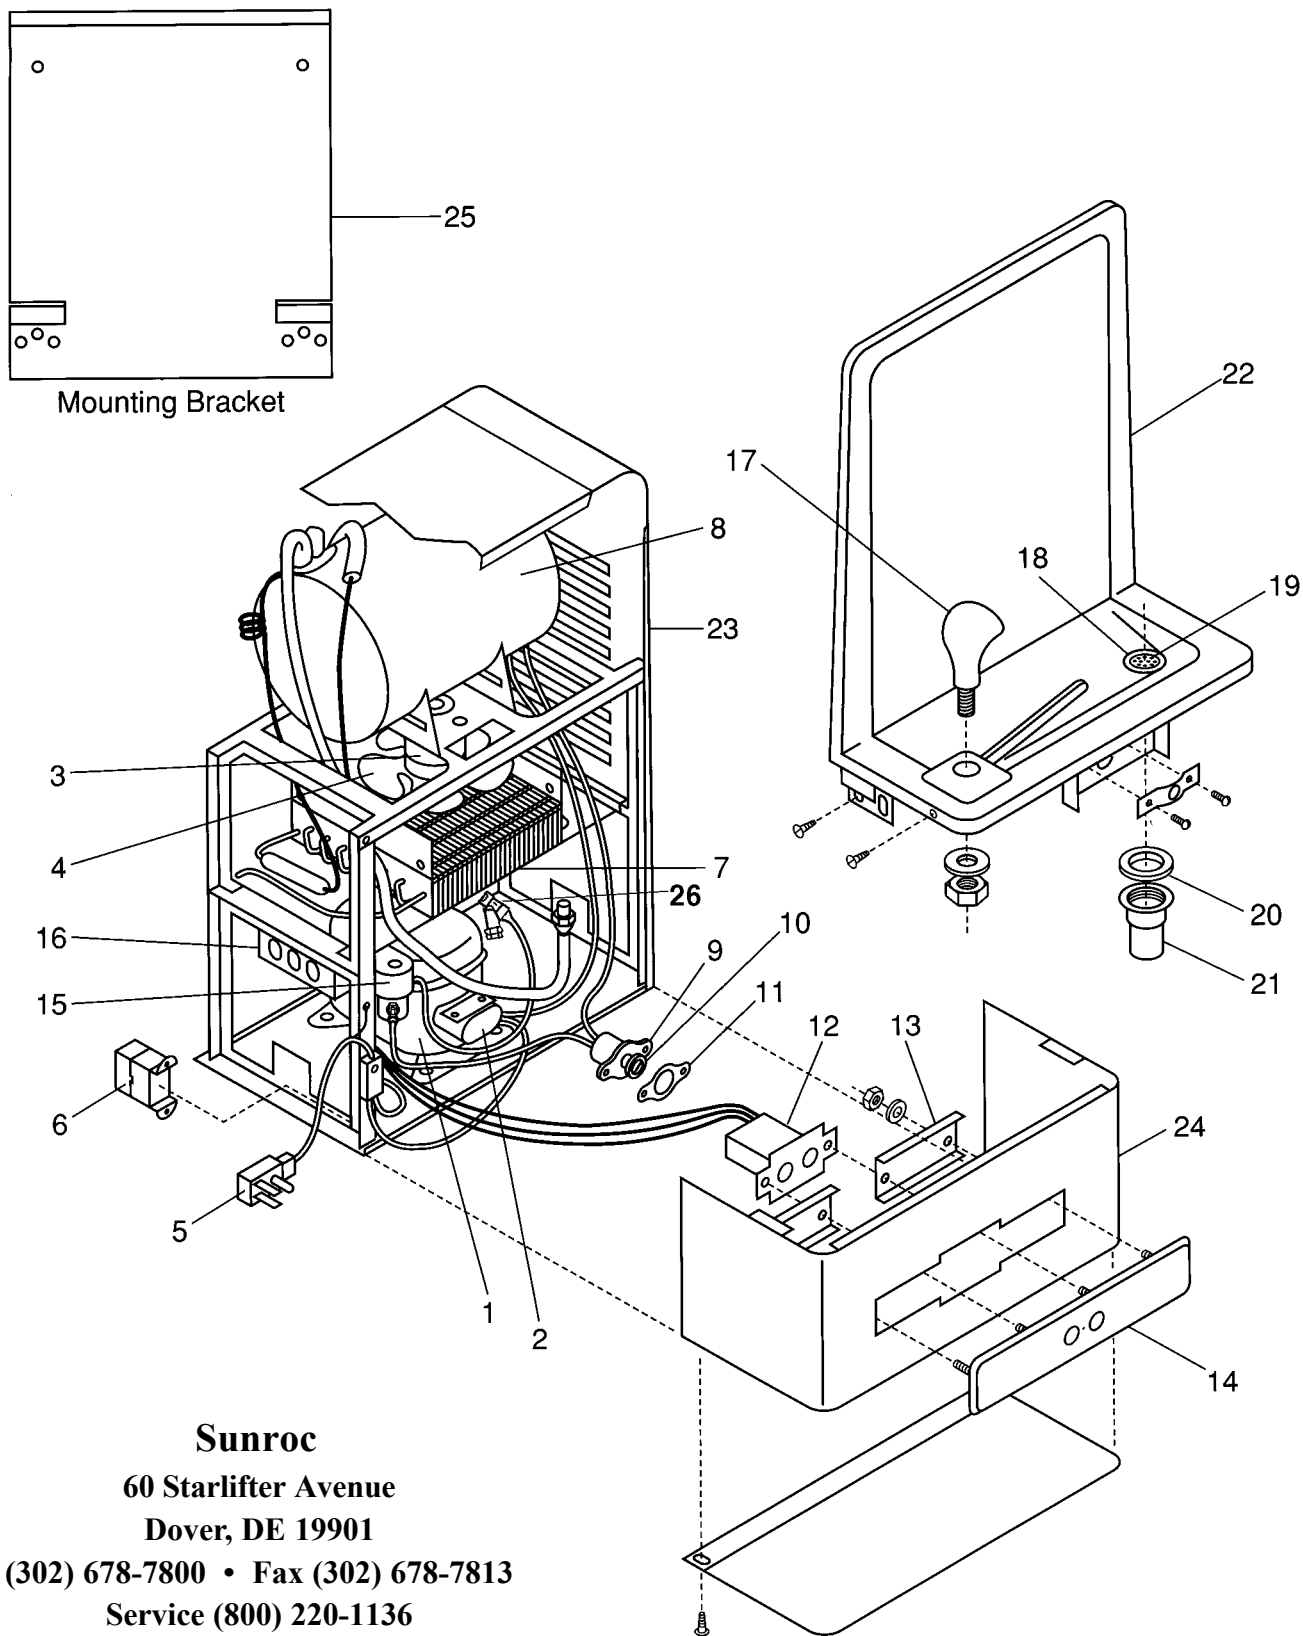

WALL MOUNTED WATER COOLER

HCWC-8HF

Mounting Bracket

Sunroc

60 Starlifter Avenue

Dover, DE 19901

(302) 678-7800 • Fax (302) 678-7813

Service (800) 220-1136

www.sunroc.com

Parts List for Water Cooler Model: HCWC-8HF

ITEM	PART NUMBER	DESCRIPTION
1	AA00005-SP	Compressor R134A 115V
1	AA00027-SP	Compressor 115V (uses Spade Connections)
2	AA00005-T1	Overload MRP26All-34
	AA00005-T2	Relay 9660-040-166
	C026403-10	Relay MRP26ALL-69 (uses Spade Connections)
	C026411-06	Overload 9660-042-166 (uses Spade Connections)
3	B153475	Fan Motor 5 Watt (Eyelet)
	D036186-02	Fan Motor (uses Spade Connections)
4	C026053	Fan Blade
5	B153391	Wiring Harness (eyelet)
	C026392-01	Wiring Harness (uses Spade Connections)
	C026382-04	16" Wire Assembly
6	A016241	Cold Thermostat (eyelet)
	C026376-03	Cold Thermostat (uses Spade Connections)
7	C026398	Condenser
8	C025920-SP	Evaporator
9	B154078-SP	Water Control Assembly
10	B153468-01	Cartridge
11	A015240	Fibre Washer
12	A020143	Sensor
13	B154298	Sensor Bracket
14	B154299	Sensor Plate
15	A020598	Solenoid Valve
16	10578	Junction Box Assembly
17	C026293-SP	Cobra Spout (metal)
	11432	Safety-Gard™ Spout Assy (Optional)
18	A016880	Drain Fitting
19	A016876	Drain Grid
20	A015982	Drain Washer
21	A017354	Tail Piece
22	D035610	Basin
23	C025872-31	Wrapper Assembly Stainless Steel
	C025872-19	Wrapper Assembly Pewter
24	10556-19-SP	Apron with Sensor Pewter
	10556-31-SP	Apron with Sensor Stainless Steel
25	A019429	Mounting Bracket
26	A020938-01	"Y" Strainer

NOTE: Contact service department for information on compressors not shown on this page. This sheet cancels all previous lists for this model.