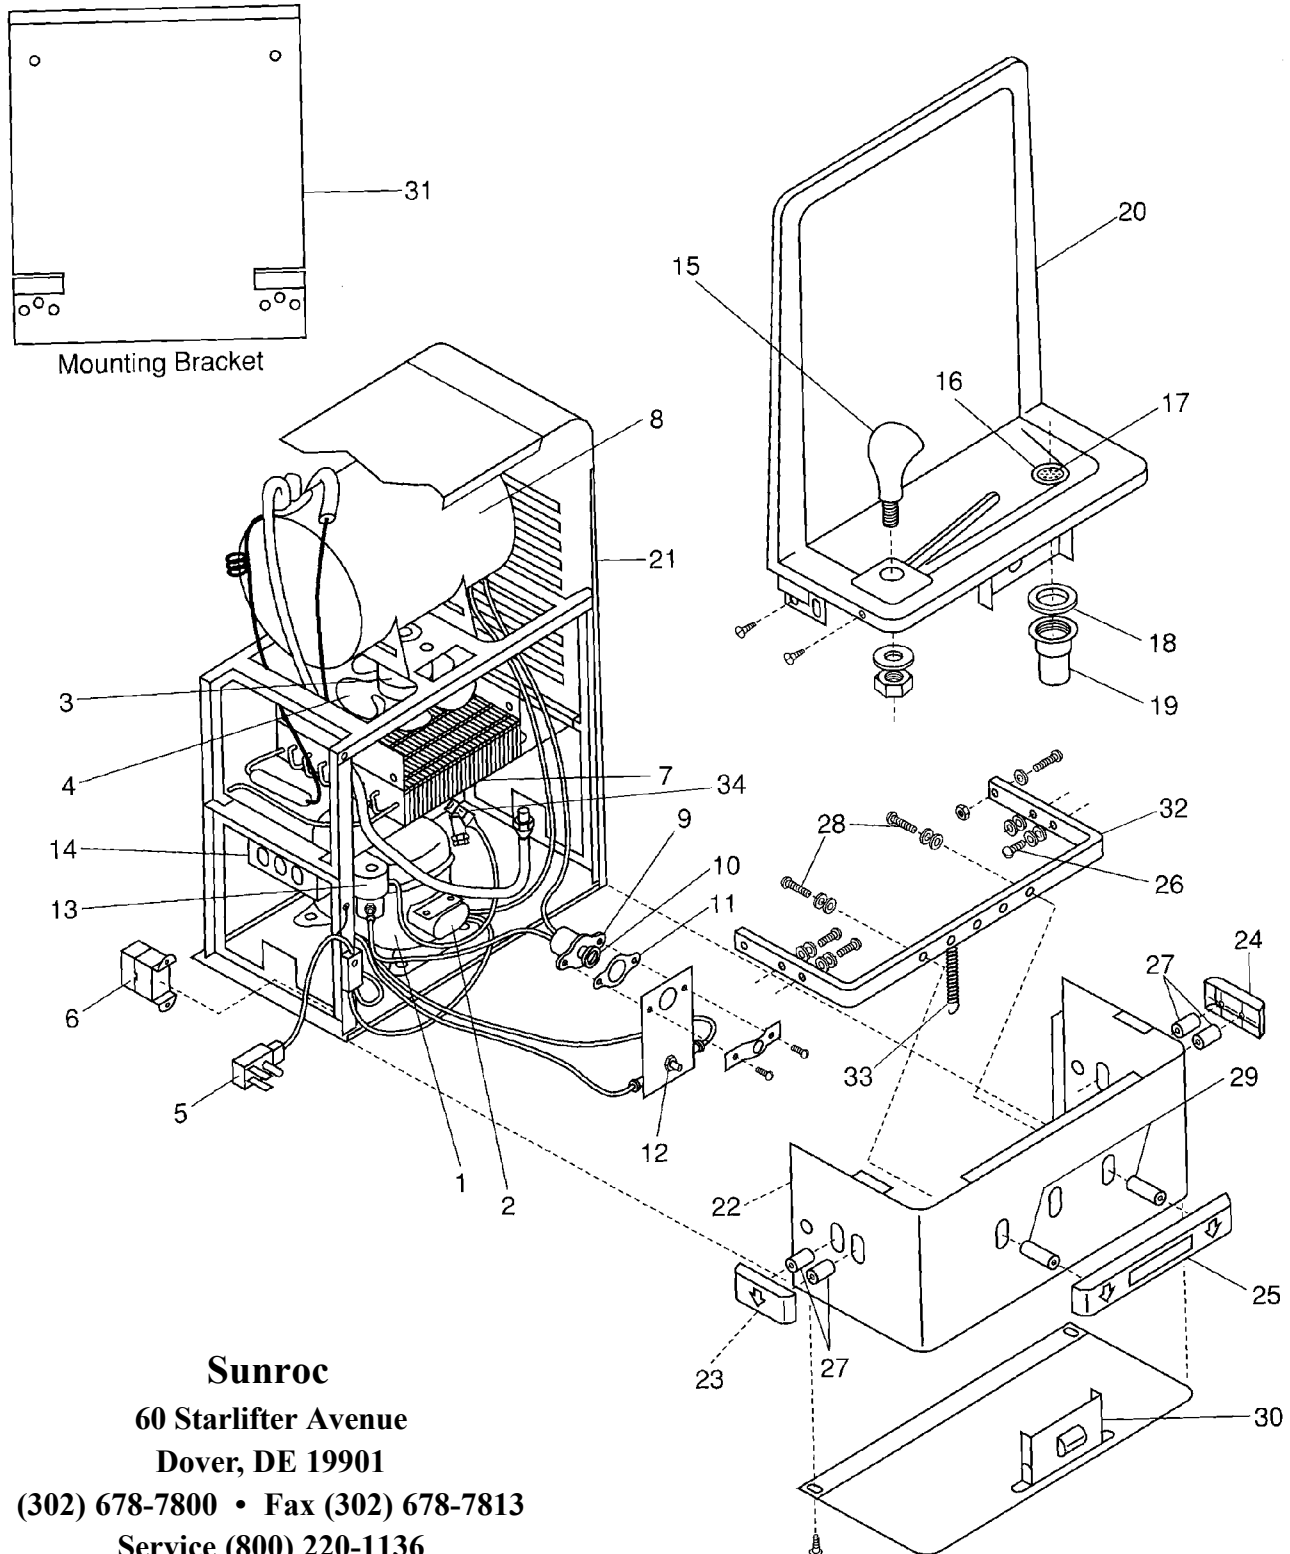

WALL MOUNTED WATER COOLER

HCWC-8ET

Sunroc
60 Starlifter Avenue
Dover, DE 19901
(302) 678-7800 • Fax (302) 678-7813
Service (800) 220-1136
www.sunroc.com

Parts List for Water Cooler Model: HCWC-8ET

ITEM	PART NUMBER	DESCRIPTION
1	AA00005-SP	Compressor R134A 115V
2	AA00005-T1	Overload MRP26All-34
	AA00005-T2	Relay 9660-040-166
3	B153475	Fan Motor 5 Watt (Eyelet)
4	C026053	Fan Blade
5	B153391	Wiring Harness (eyelet)
6	A016241	Cold Thermostat (eyelet)
7	C026398	Condenser
8	C025920-SP	Evaporator
9	B154078-SP	Water Control Assembly
10	B153468-01	Cartridge
11	A015240	Fibre Washer
12	A020717	Switch
13	A020598	Solenoid Valve
14	10303	Junction Box Assembly
15	C026293-SP	Cobra Spout (metal)
	11432	Safety-Gard™ Spout Assy (Optional)
16	A016880	Drain Fitting
17	A016876	Drain Grid
18	A015982	Drain Washer
19	A017354	Tail Piece
20	D035610	Basin
21	C025872-31	Wrapper Assembly Stainless Steel
	C025872-19	Wrapper Assembly Pewter
22	10258-SP	Complete Apron Assembly Stainless Steel
	10263-SP	Complete Apron Assembly Pewter
23	C026315-03	Left Side Push Bar Chrome
	C026315-05	Left Side Push Bar Gray
	C026315-01	Left Side Push Bar Suntan
24	C026315-02	Right Side Pushbar Chrome
	C026315-04	Right Side Pushbar Gray
	C026315	Right Side Pushbar Suntan
25	D035956	Center Pushbar Chrome
	D035956-18	Center Pushbar Gray
	D035956-35	Center Pushbar Suntan
26	A020244	Screw for Sidebar
27	A020241	Spacer for Sidebar
28	A020595	Screw for Frontbar
29	A020596	Spacer for Frontbar
30	B154402	Pivot Plate
31	A019429	Mounting Bracket
32	D036037	Handle Frame
33	A020542	Extension Spring
34	A020938-01	“Y” Strainer

NOTE: Contact service department for information on compressors not shown on this page. This sheet cancels all previous lists for this model.