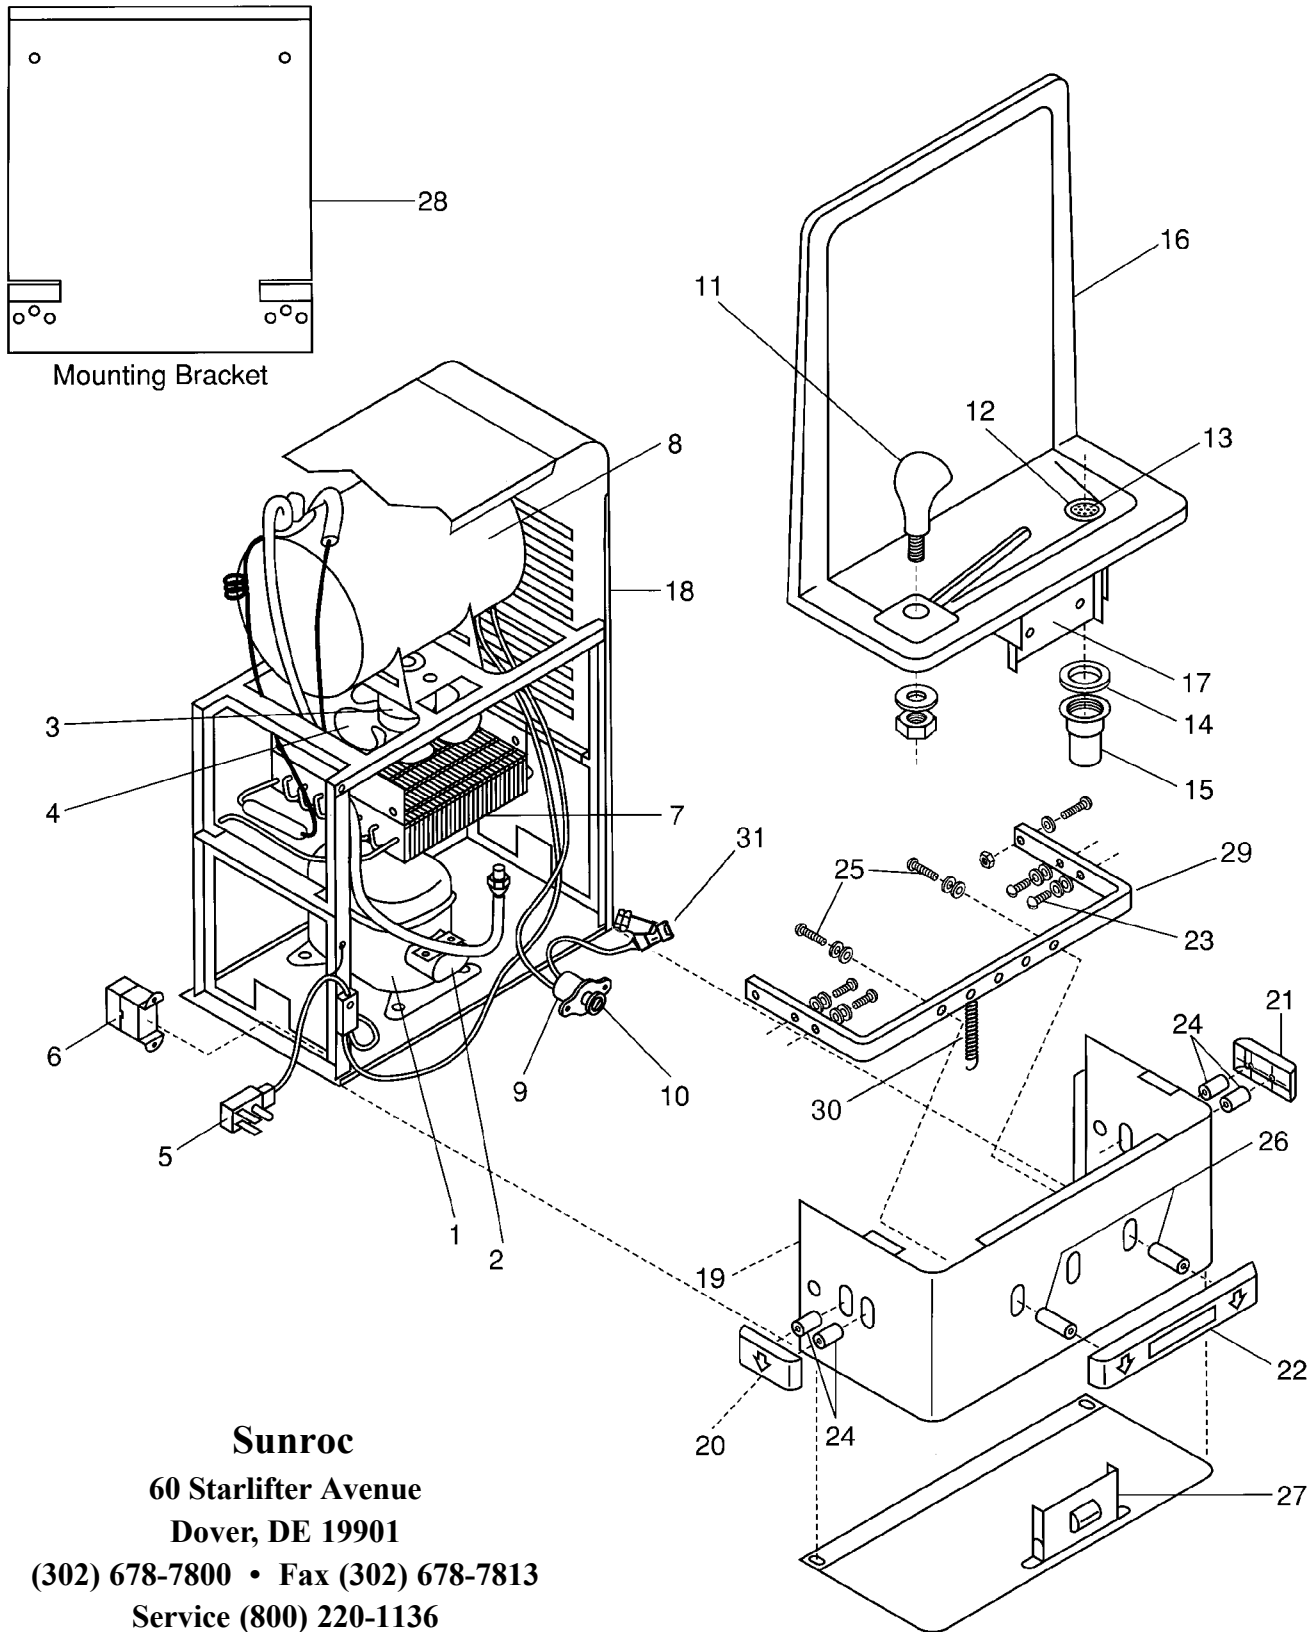

WALL MOUNTED WATER COOLER

HCWC-8F & HCWC-8

Sunroc

60 Starlifter Avenue

Dover, DE 19901

(302) 678-7800 • Fax (302) 678-7813

Service (800) 220-1136

www.sunroc.com

Parts List for Water Cooler Models: HCWC-8F & HCWC-8

ITEM	PART NUMBER	DESCRIPTION
1	AA00005-SP	Compressor R134A 115V
	AA00027-SP	Compressor 115V (uses Spade Connection)
2	AA00005-T1	Overload MRP26All-34
	AA00005-T2	Relay 9660-040-166
	C026403-10	Relay MRP26All-69 (uses Spade Connection)
	C026411-06	Overload 9660-042-166 (uses Spade Connection)
3	B153475	Fan Motor 5 Watt (Eyelet)
	D036186-02	Fan Motor (uses Spade Connection)
4	C026053	Fan Blade
5	B153391	Wiring Harness (eyelet)
	C026392-01	Wiring Harness (uses Spade Connection)
	C026382-04	16" Wire Assembly
6	A016241	Cold Thermostat (eyelet)
	C026376-03	Cold Thermostat (uses Space Connection)
7	C026398	Condenser
8	C025920-SP	Evaporator
9	10947-003-SP	Water Control Assembly
10	B153468-01	Cartridge
11	C026293-SP	Cobra Spout (metal)
	11432	Safety-Gard™ Spout Assy (Optional)
12	A016880	Drain Fitting
13	A016876	Drain Grid
14	A015982	Drain Washer
15	A017354	Tailpiece
16	D035610	Basin
17	A019310	Activator Plate
18	C025872-31	Wrapper Assembly Stainless Steel
	C025872-19	Wrapper Assembly Pewter
19	10258-SP	Complete Apron Assembly Stainless Steel
	10263-SP	Complete Apron Assembly Pewter
20	C026315-03	Left Side Pushbar Chrome
	C026315-05	Left Side Pushbar Gray
	C026315-01	Left Side Pushbar Suntan
21	C026315-02	Right Side Pushbar Chrome
	C026315-04	Right Side Pushbar Gray
	C026315	Right Side Pushbar Suntan
22	D035956	Center Pushbar Chrome
	D035956-18	Center Pushbar Gray
	D035956-35	Center Pushbar Suntan
23	A020244	Screw for Sidebar
24	A020241	Spacer for Sidebar
25	A020595	Screw for Frontbar
26	A020596	Spacer for Frontbar
27	B154402	Pivot Plate
28	A019429	Mounting Bracket
29	D036037	Handle Frame
30	A020542	Extension Spring
31	A020938-01	"Y" Strainer

NOTE: Contact service department for information on compressors not shown on this page. This sheet cancels all previous lists for this model.