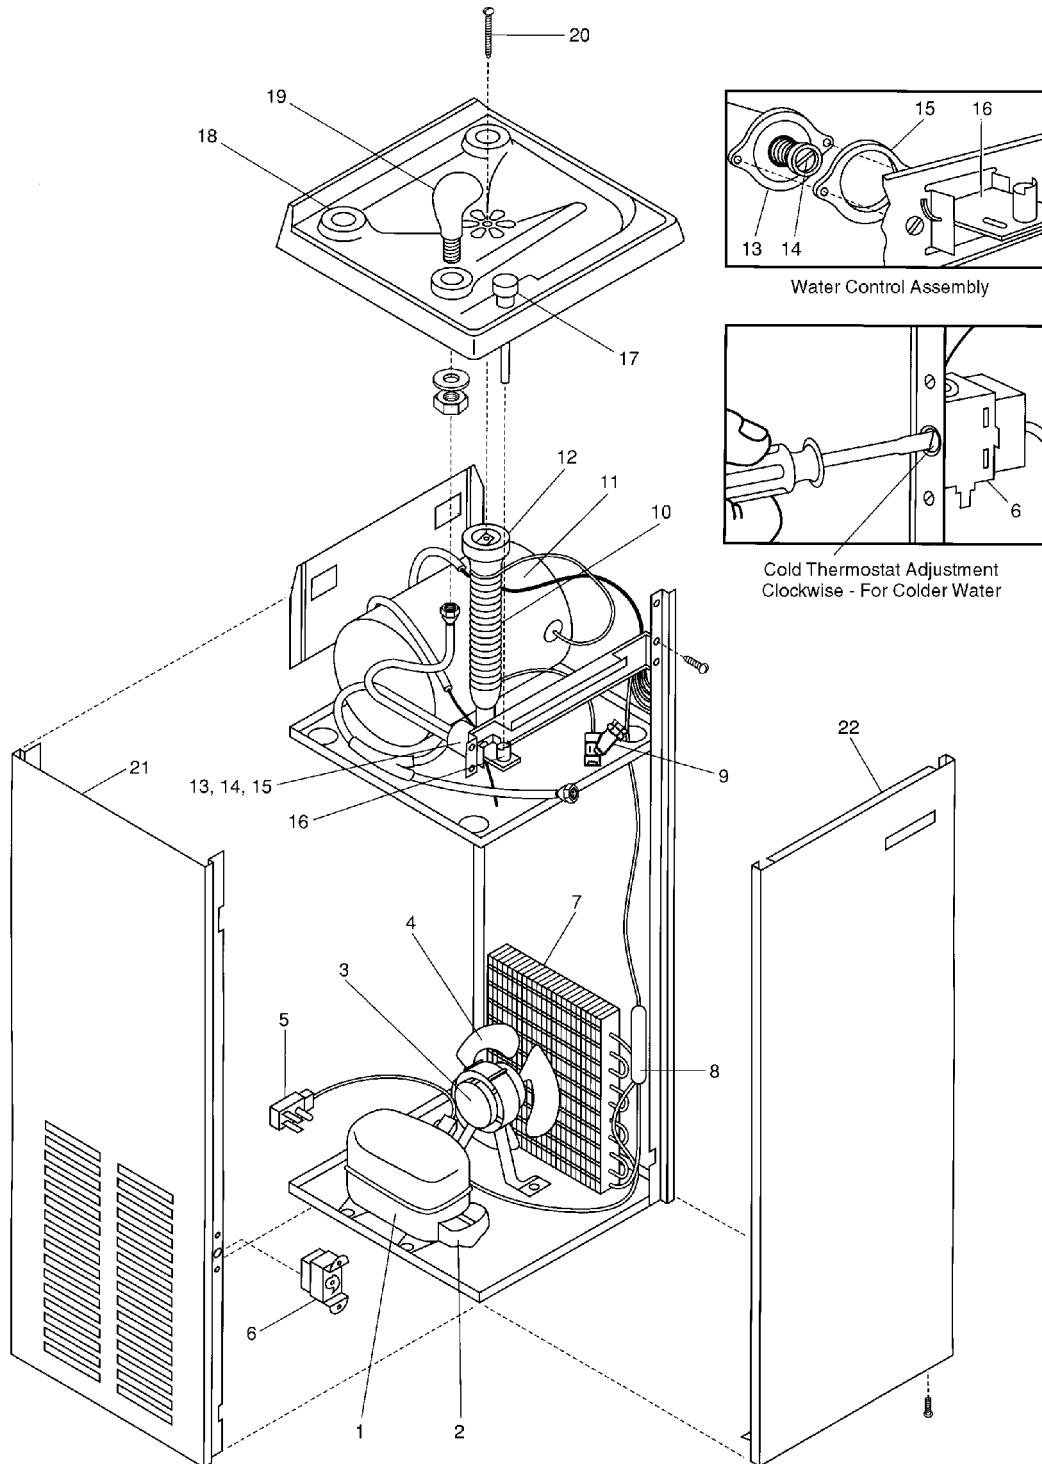

FLOOR STANDING WATER COOLER

NSF-8

Sunroc

60 Starlifter Avenue

Dover, DE 19901

(302) 678-7800 • Fax (302) 678-7813

Service (800) 220-1136

www.sunroc.com

Parts List for Water Cooler Model: NSF-8

ITEM	PART NUMBER	DESCRIPTION
1	AA00007-SP	Compressor A203704 R134a
2	AA00007-T1	Overload MRP57ALK-34
	AA00007-T2	Relay 9660-040-152
3	B153475	Fan Motor (eyelet)
	D036186-02	Fan Motor (uses Spade Connections)
4	C025756	Fan Blade
5	C026081	Wiring Harness (eyelet)
	C026392-01	Wiring Harness (uses Spade Connections)
	C026382-04	16" Wire Assembly (uses Spade Connections)
6	A016241	Cold Thermostat (eyelet)
	C026376-03	Cold Thermostat (uses Spade Connections)
7	C026102	Condenser
8	AA00004	Drier
9	A020938-01	"Y" Strainer
10	B154148-SP	Precooler
11	C026072-SP	Evaporator
12	A015671	Drain Washer
13	10947-003-SP	Water Control Assembly
14	B153468-01	Cartridge
15	A015240	Fiber Washer
16	A015950-02	Toggle Lever
17	A017272-01	Push Button
18	A016519	Hole Cover
19	C026293-SP	Cobra Spout (metal)
	11432	Safety-Gard™ Spout Assy (Optional)
20	A016762	Drain Screw
21	D035800-19	Side Panel - Pewter
	D035800-31	Side Panel - Stainless Steel
22	D035804-19	Front Panel - Pewter
	D035804-31	Front Panel - Stainless Steel

NOTE: Contact service department for information on compressors not shown on this page. This sheet cancels all previous lists for this model.