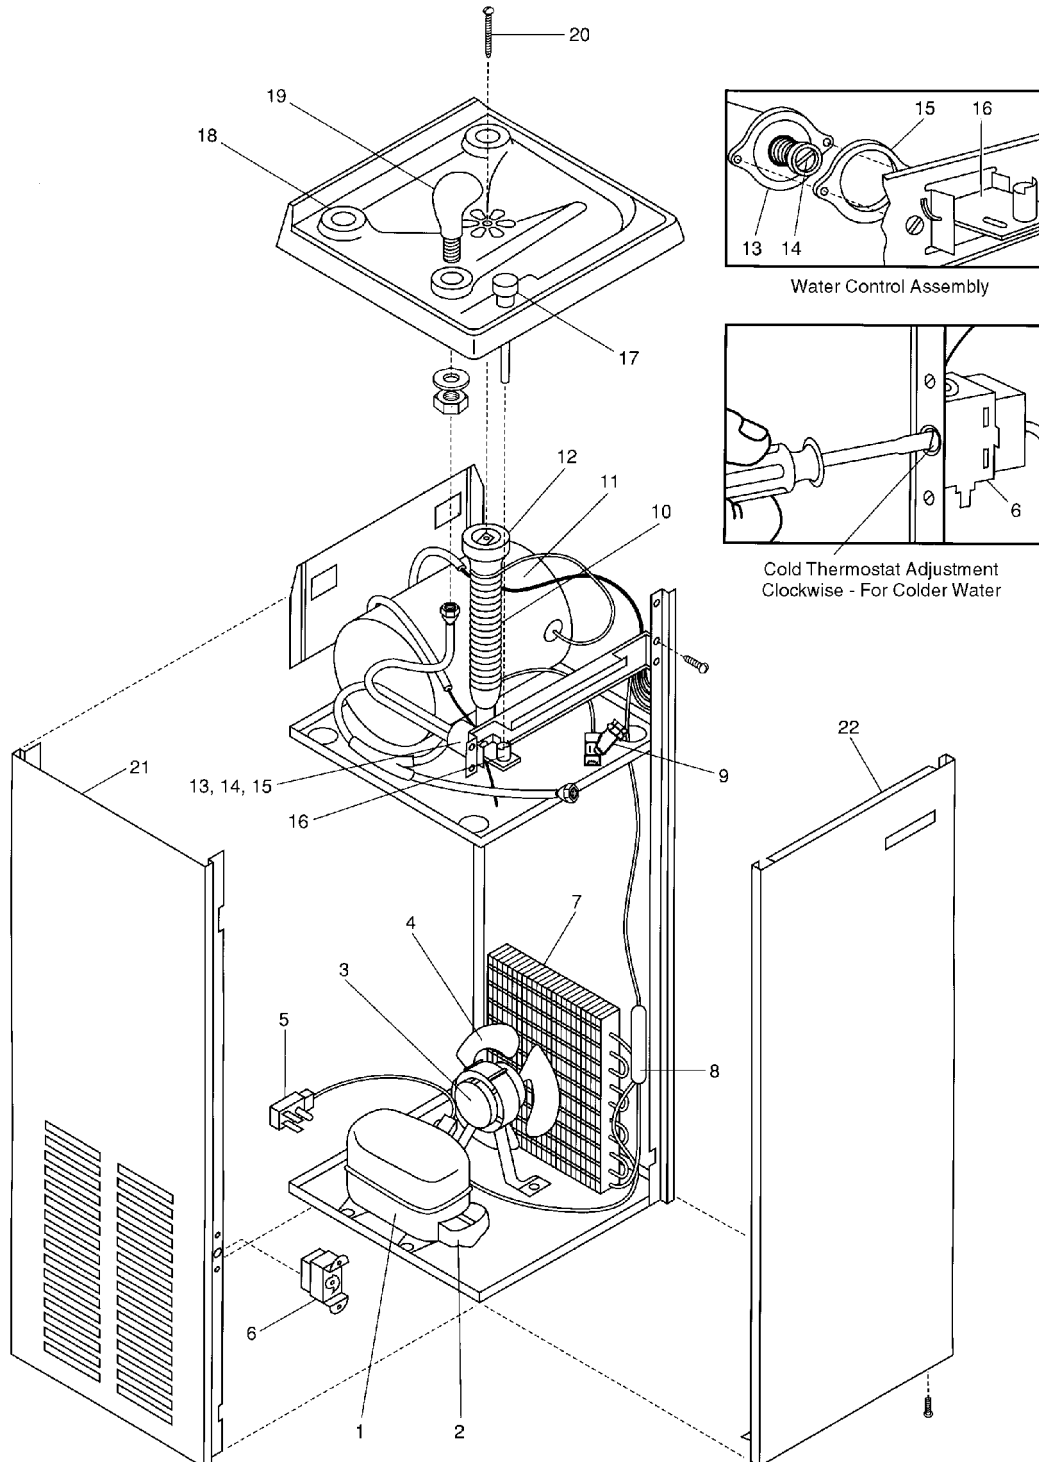

FLOOR STANDING WATER COOLER

NSF-4

Sunroc

60 Starlifter Avenue

Dover, DE 19901

(302) 678-7800 • Fax (302) 678-7813

Service (800) 220-1136

www.sunroc.com

Parts List for Water Cooler Model: NSF-4

ITEM	PART NUMBER	DESCRIPTION
1	AA00007-SP	Compressor A203704 R134a
2	AA00007-T1	Overload MRP57ALK-34
	AA00007-T2	Relay 9660-040-152
3	B153475	Fan Motor (eyelet)
	D036186-02	Fan Motor (uses Spade Connections)
4	C025756	Fan Blade
5	C026081	Wiring Harness (eyelet)
	C026392-01	Wiring Harness (uses Spade Connections)
	C026382-04	16" Wire Assembly (uses Spade Connections)
6	A016241	Cold Thermostat (eyelet)
	C026376-03	Cold Thermostat (uses Spade Connections)
7	C026102	Condenser
8	AA00004	Drier
9	A020938-01	"Y" Strainer
10	A018156-03	Drain
11	C026072-SP	Evaporator
12	A015671	Drain Washer
13	10947-003-SP	Water Control Assembly
14	B153468-01	Cartridge
15	A015240	Fiber Washer
16	A015950-02	Toggle Lever
17	A017272-01	Push Button
18	A016519	Hole Cover
19	C026293-SP	Cobra Spout (metal)
	11432	Safety-Gard™ Spout Assy (Optional)
20	A016762	Drain Screw
21	D035800-19	Side Panel - Pewter
	D035800-31	Side Panel - Stainless Steel
22	D035804-19	Front Panel - Pewter
	D035804-31	Front Panel - Stainless Steel

NOTE: Contact service department for information on compressors not shown on this page. This sheet cancels all previous lists for this model.