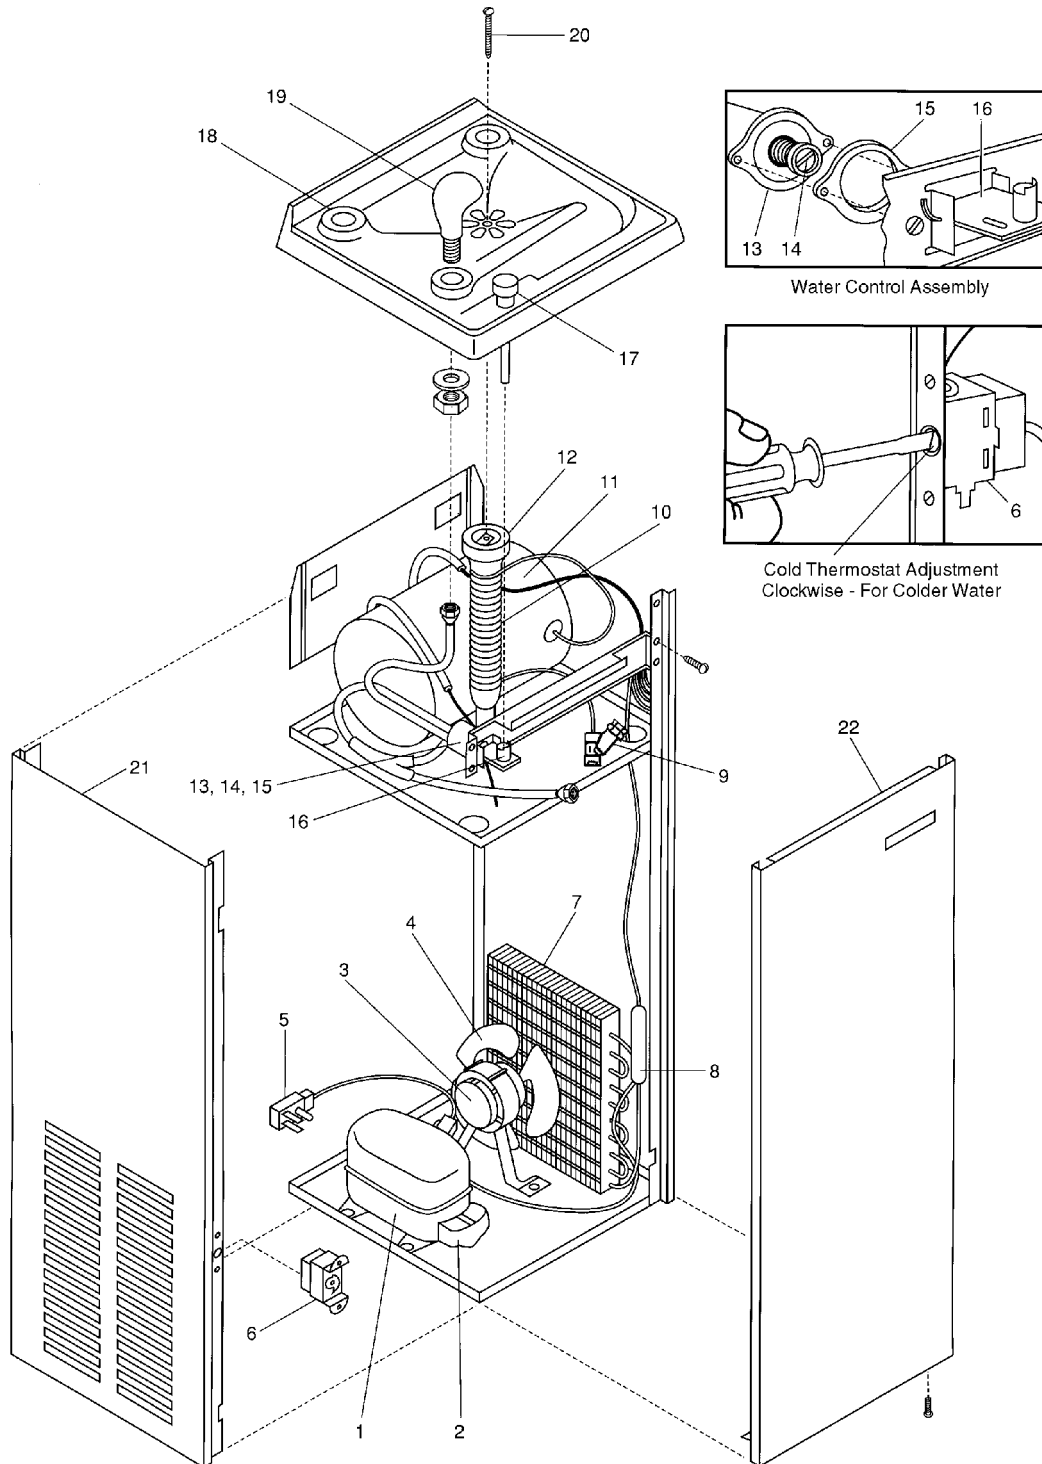

FLOOR STANDING WATER COOLER

NSF-14

Sunroc

60 Starlifter Avenue

Dover, DE 19901

(302) 678-7800 • Fax (302) 678-7813

Service (800) 220-1136

www.sunroc.com

Parts List for Water Cooler Model: NSF-14

ITEM	PART NUMBER	DESCRIPTION
1	AA00005-SP	Compressor AE34254
	AA00027-SP	Compressor 115V (uses Spade Connections)
2	AA00005-T1	Overload MAT24ALN-34
	AA00005-T2	Relay 9660-040-166
	C026403-10	Relay MRP26ALL-69 (uses Spade Connections)
	C026411-06	Overload 9660-042-166 (uses Spade Connections)
3	B153475	Fan Motor (eyelet)
	D036186-02	Fan Motor (uses Spade Connections)
4	C025756	Fan Blade
5	C026081	Wiring Harness (eyelet)
	C026392-01	Wiring Harness (uses Spade Connections)
	C026382-04	16" Wire Assembly (uses Spade Connections)
6	A016241	Cold Thermostat (eyelet)
	C026376-03	Cold Thermostat (uses Spade Connections)
7	C026101	Condenser
8	AA00004	Drier
9	A020938-01	"Y" Strainer
10	B154148-SP	Precooler
11	C026072-SP	Evaporator
12	A015671	Drain Washer
13	10947-003-SP	Water Control Assembly
14	B153468-01	Cartridge
15	A015240	Fiber Washer
16	A015950-02	Toggle Lever
17	A017272-01	Push Button
18	A016519	Hole Cover
19	C026293-SP	Cobra Spout (metal)
	11432	Safety-Gard™ Spout Assy (Optional)
20	A016762	Drain Screw
21	D035800-19	Side Panel - Pewter
	D035800-31	Side Panel - Stainless Steel
22	D035804-19	Front Panel - Pewter
	D035804-31	Front Panel - Stainless Steel

NOTE: Contact service department for information on compressors not shown on this page. This sheet cancels all previous lists for this model.