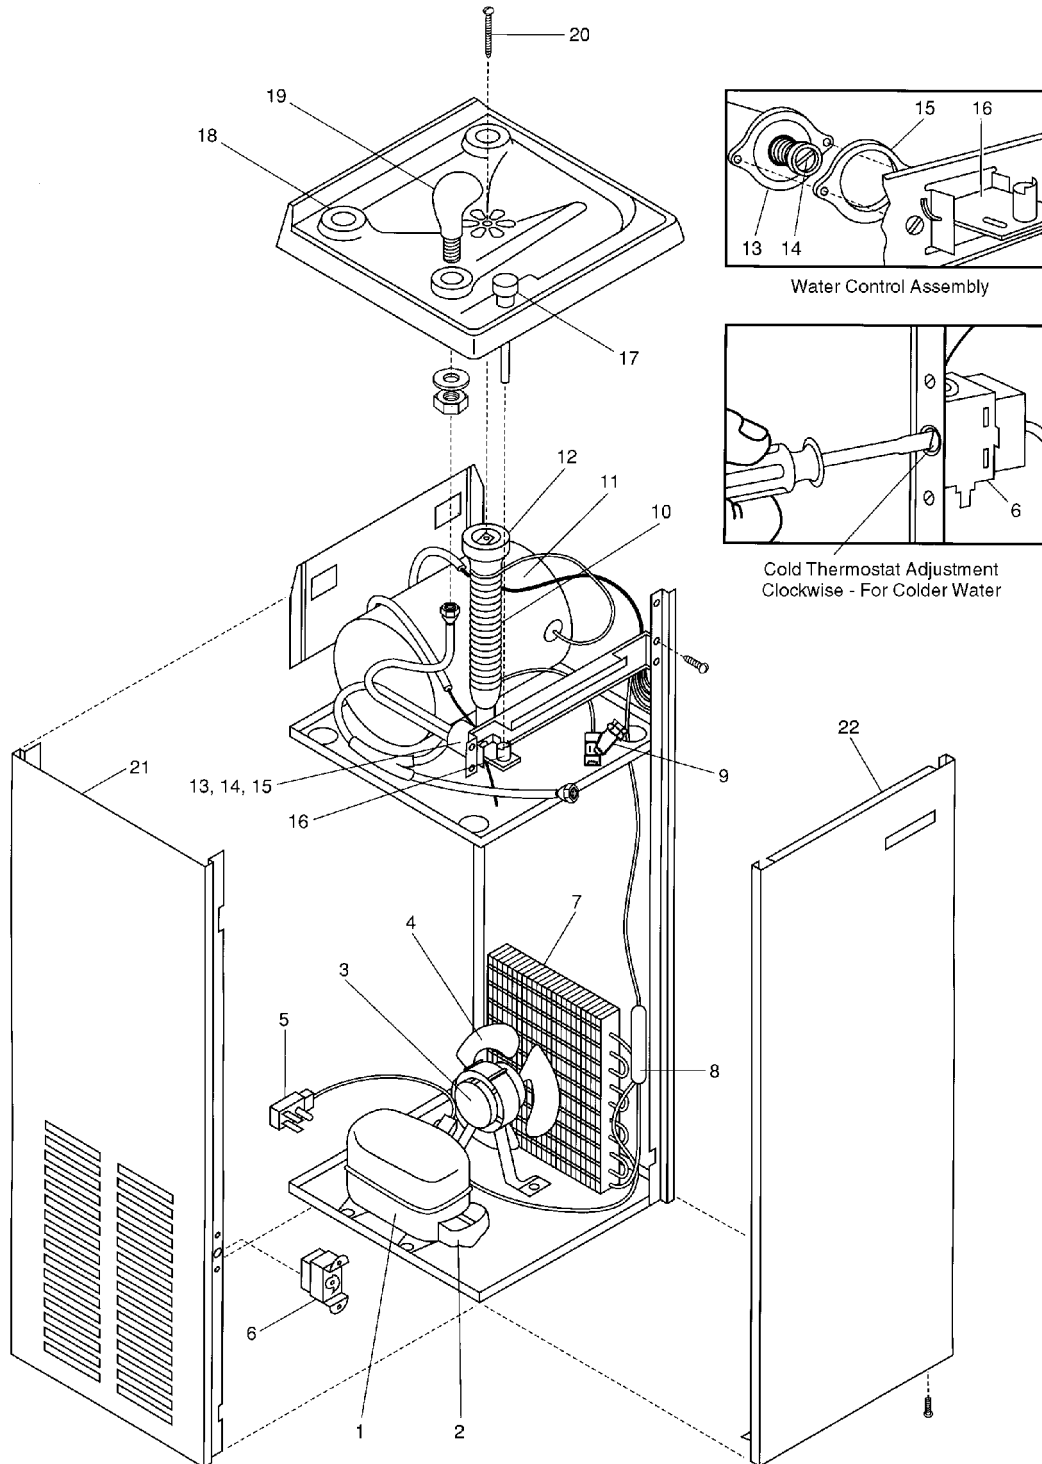

FLOOR STANDING WATER COOLER

NSF-20

Sunroc

60 Starlifter Avenue

Dover, DE 19901

(302) 678-7800 • Fax (302) 678-7813

Service (800) 220-1136

www.sunroc.com

Parts List for Water Cooler Model: NSF-20

ITEM	PART NUMBER	DESCRIPTION
1	AA00009	Compressor AE44404
2	AA00009-T1	Overload MRT22AIN-34
	AA00009-T2	Relay 9660-041-182
3	B153475	Fan Motor (eyelet)
4	C025756	Fan Blade
5	C026081	Wiring Harness (eyelet)
6	A016241	Cold Thermostat (eyelet)
7	C026101	Condenser
8	AA00004	Drier
9	A020938-01	“Y” Strainer
10	B154148-SP	Precooler
11	C026085-SP	Evaporator
12	A015671	Drain Washer
13	10947-003-SP	Water Control Assembly
14	B153468-01	Cartridge
15	A015240	Fiber Washer
16	A015950-02	Toggle Lever
17	A017272-01	Push Button
18	A016519	Hole Cover
19	C026293-SP	Cobra Spout (metal)
	11432	Safety-Gard™ Spout Assy (Optional)
20	A016762	Drain Screw
21	D035800-19	Side Panel - Pewter
	D035800-31	Side Panel - Stainless Steel
22	D035804-19	Front Panel - Pewter
	D035804-31	Front Panel - Stainless Steel

NOTE: Contact service department for information on compressors not shown on this page. This sheet cancels all previous lists for this model.