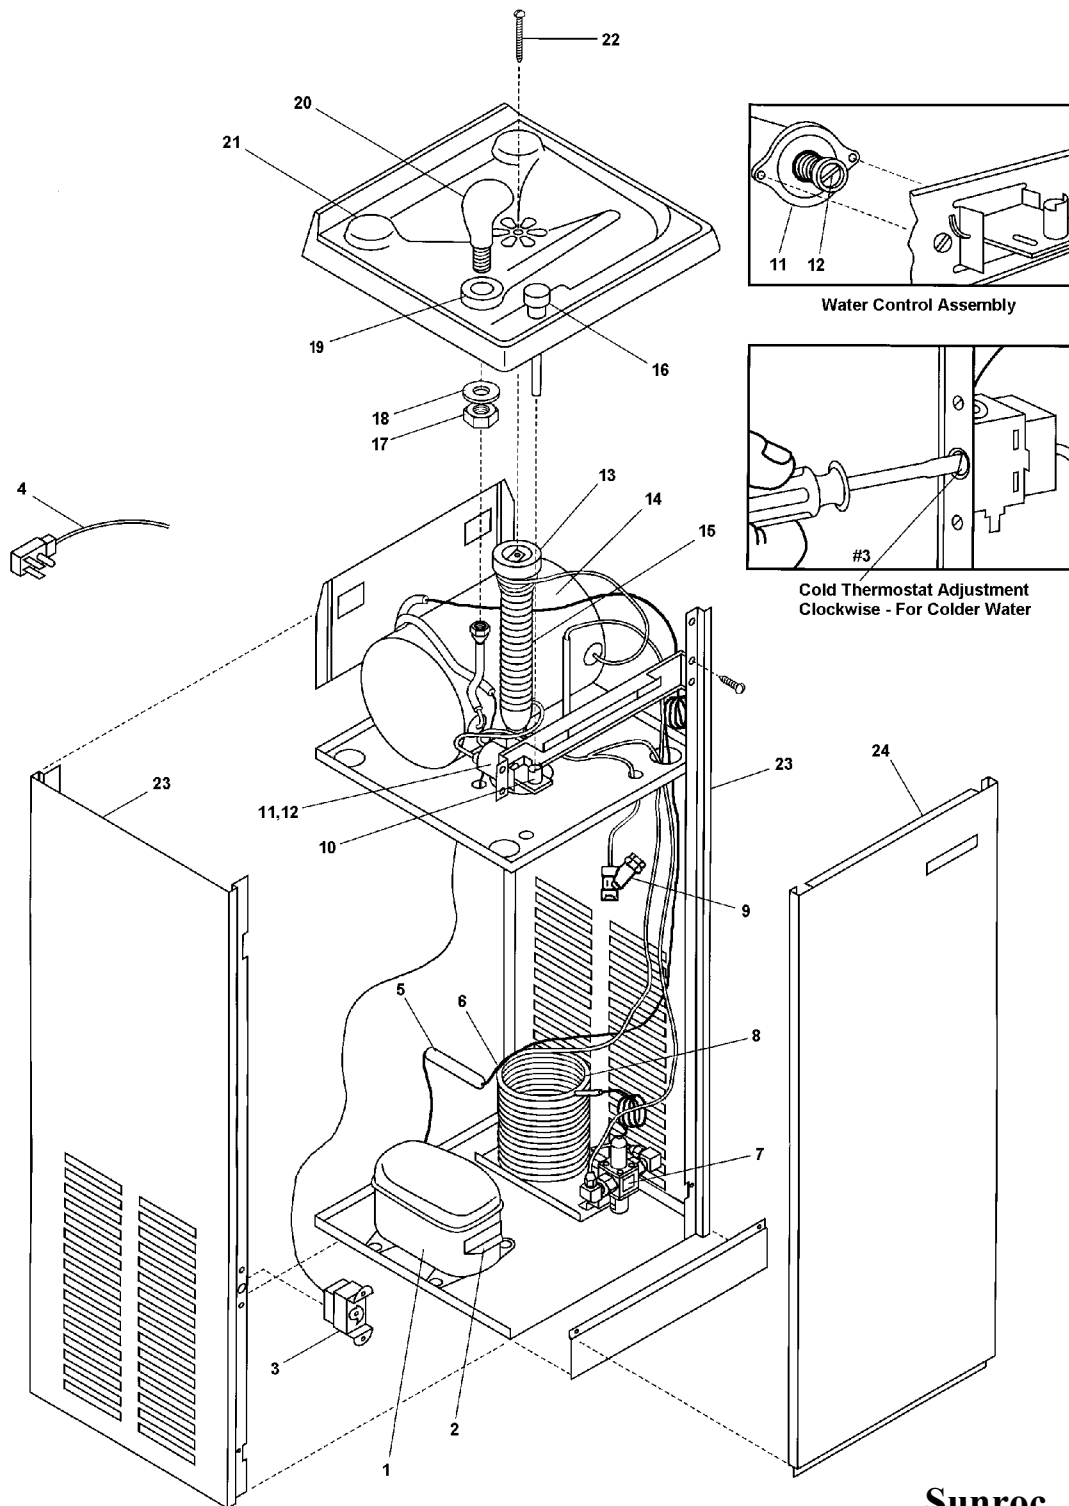

FLOOR STANDING WATER COOLER

NSF-16W

Sunroc

60 Starlifter Avenue

Dover, DE 19901

(302) 678-7800 • Fax (302) 678-7813

Service (800) 220-1136

www.sunroc.com

Parts List for Water Cooler Model: NSF-16W

ITEM	PART NUMBER	DESCRIPTION
1	AA00008-SP	Compressor AE34304
	AA00029-SP	Compressor AE34304 (uses Spade Connections)
2	AA00008-T1	Overload MRT24ALN-34
	AA00008-T2	Relay 9660-040-176
	C026411-08	Relay 9660-042-176 (uses Spade Connections)
	C026403-12	Overload MRT24ALN-69 (uses Spade Connections)
3	A016241	Cold Thermostat (eyelet)
	C026376-03	Cold Thermostat (uses Spade Connections)
4	C026081	Wiring Harness (eyelet)
	C026392-01	Wiring Harness (uses Spade Connections)
	C026382-04	16" Wire Assembly (uses Spade Connections)
5	AA00004	Drier
6	C026498-704	Capillary Tube
7	B154560-01	Water Valve
8	C026104	Condenser
9	A020938-01	"Y" Strainer
10	A015950-02	Toggle Lever
11	10947-003-SP	Water Control Assembly
12	B153468-01	Cartridge
13	A015671	Drain Washer
14	C026072-SP	Evaporator
15	B154148-SP	Precooler
16	A017272-01	Push Button
17	A021112	Binder Nut
18	A021220	Spring Washer
19	A016210	Fiber Washer
20	C026293-SP	Cobra Spout (metal)
	11432	Safety-Gard™ Spout Assy (Optional)
21	D035701-05	Stainless Steel Top
22	A016762	Drain Screw
23	D035800-19	Side Panel - Pewter
	D035804-31	Side Panel - Stainless Steel
24	D035804-19	Front Panel - Pewter
	D035804-31	Front Panel - Stainless Steel

NOTE: Contact service department for information on compressors not shown on this page. This sheet cancels all previous lists for this model.