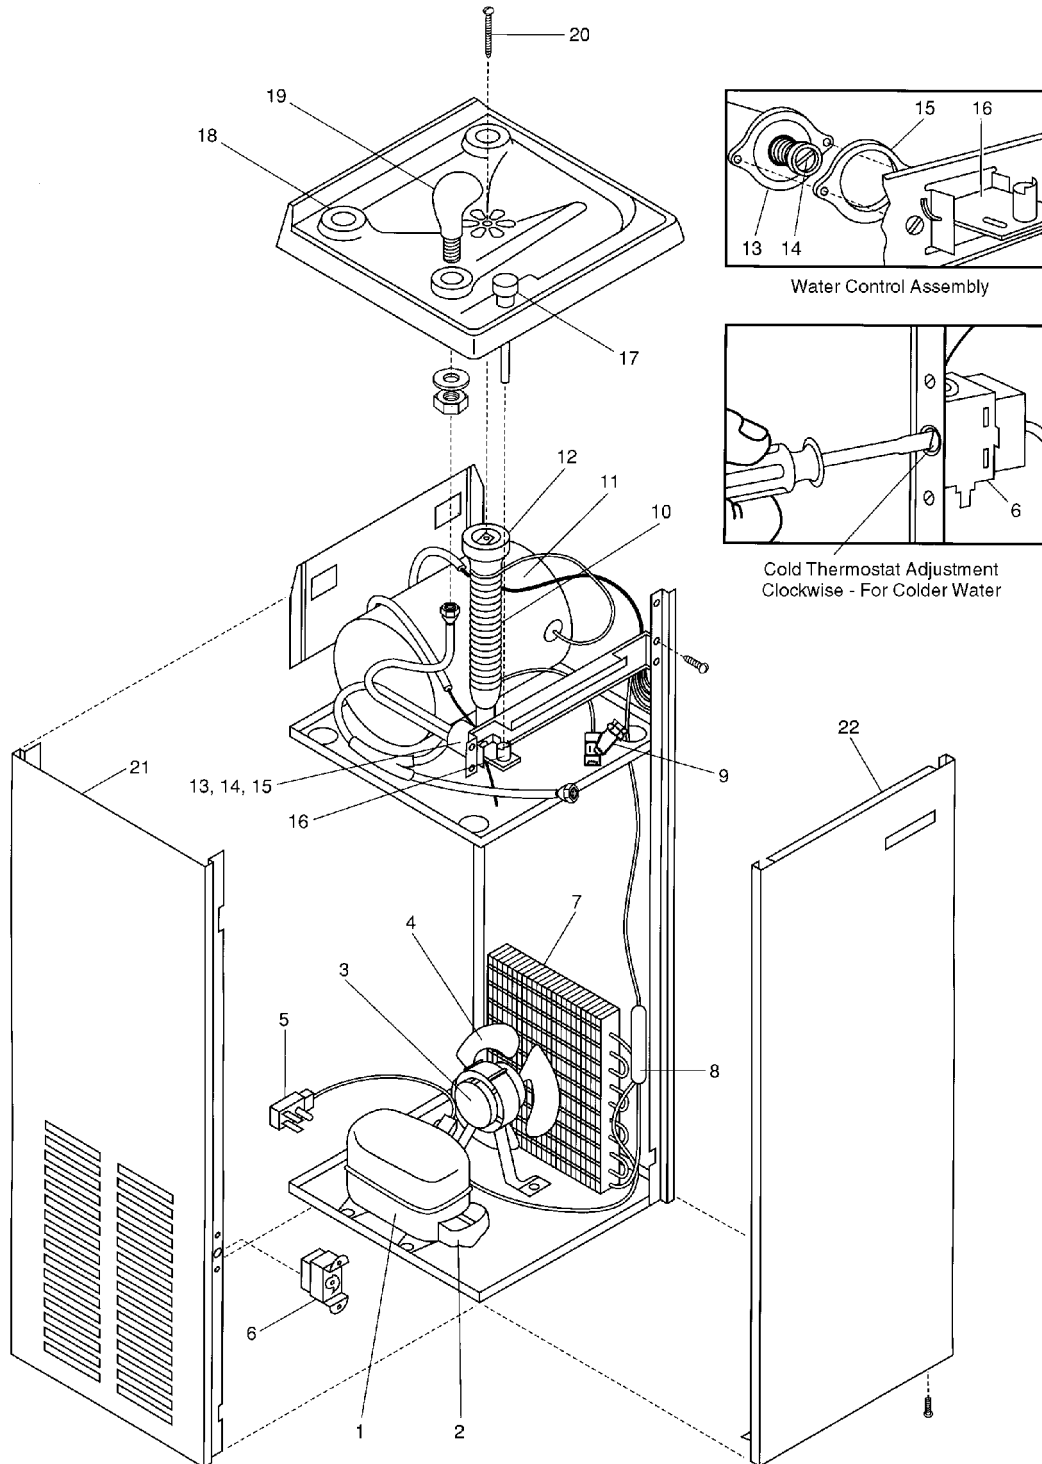

FLOOR STANDING WATER COOLER

NSF-16

Sunroc

60 Starlifter Avenue

Dover, DE 19901

(302) 678-7800 • Fax (302) 678-7813

Service (800) 220-1136

www.sunroc.com

Parts List for Water Cooler Model: NSF-16

ITEM	PART NUMBER	DESCRIPTION
1	AA00008-SP	Compressor AE34304
	AA00029-SP	Compressor AE34304 (uses Spade Connections)
2	AA00008-T1	Overload MRT24ALN-34
	AA00008-T2	Relay 9660-040-176
	C026411-08	Relay 9660-042-176 (uses Spade Connections)
	C026403-12	Overload MRT24ALN-69 (uses Spade Connections)
3	B153475	Fan Motor (eyelet)
	D036186-02	Fan Motor (uses Spade Connections)
4	C025756	Fan Blade
5	C026081	Wiring Harness (eyelet)
	C026392-01	Wiring Harness (uses Spade Connections)
	C026382-04	16" Wire Assembly (uses Spade Connections)
6	A016241	Cold Thermostat (eyelet)
	C026376-03	Cold Thermostat (uses Spade Connections)
7	C026101	Condenser
8	AA00004	Drier
9	A020938-01	"Y" Strainer
10	B154148-SP	Precooler
11	C026072-SP	Evaporator
12	A015671	Drain Washer
13	10947-003-SP	Water Control Assembly
14	B153468-01	Cartridge
15	A015240	Fiber Washer
16	A015950-02	Toggle Lever
17	A017272-01	Push Button
18	A016519	Hole Cover
19	C026293-SP	Cobra Spout (metal)
	11432	Safety-Gard™ Spout Assy (Optional)
20	A016762	Drain Screw
21	D035800-19	Side Panel - Pewter
	D035800-31	Side Panel - Stainless Steel
22	D035804-19	Front Panel - Pewter
	D035804-31	Front Panel - Stainless Steel

NOTE: Contact service department for information on compressors not shown on this page. This sheet cancels all previous lists for this model.