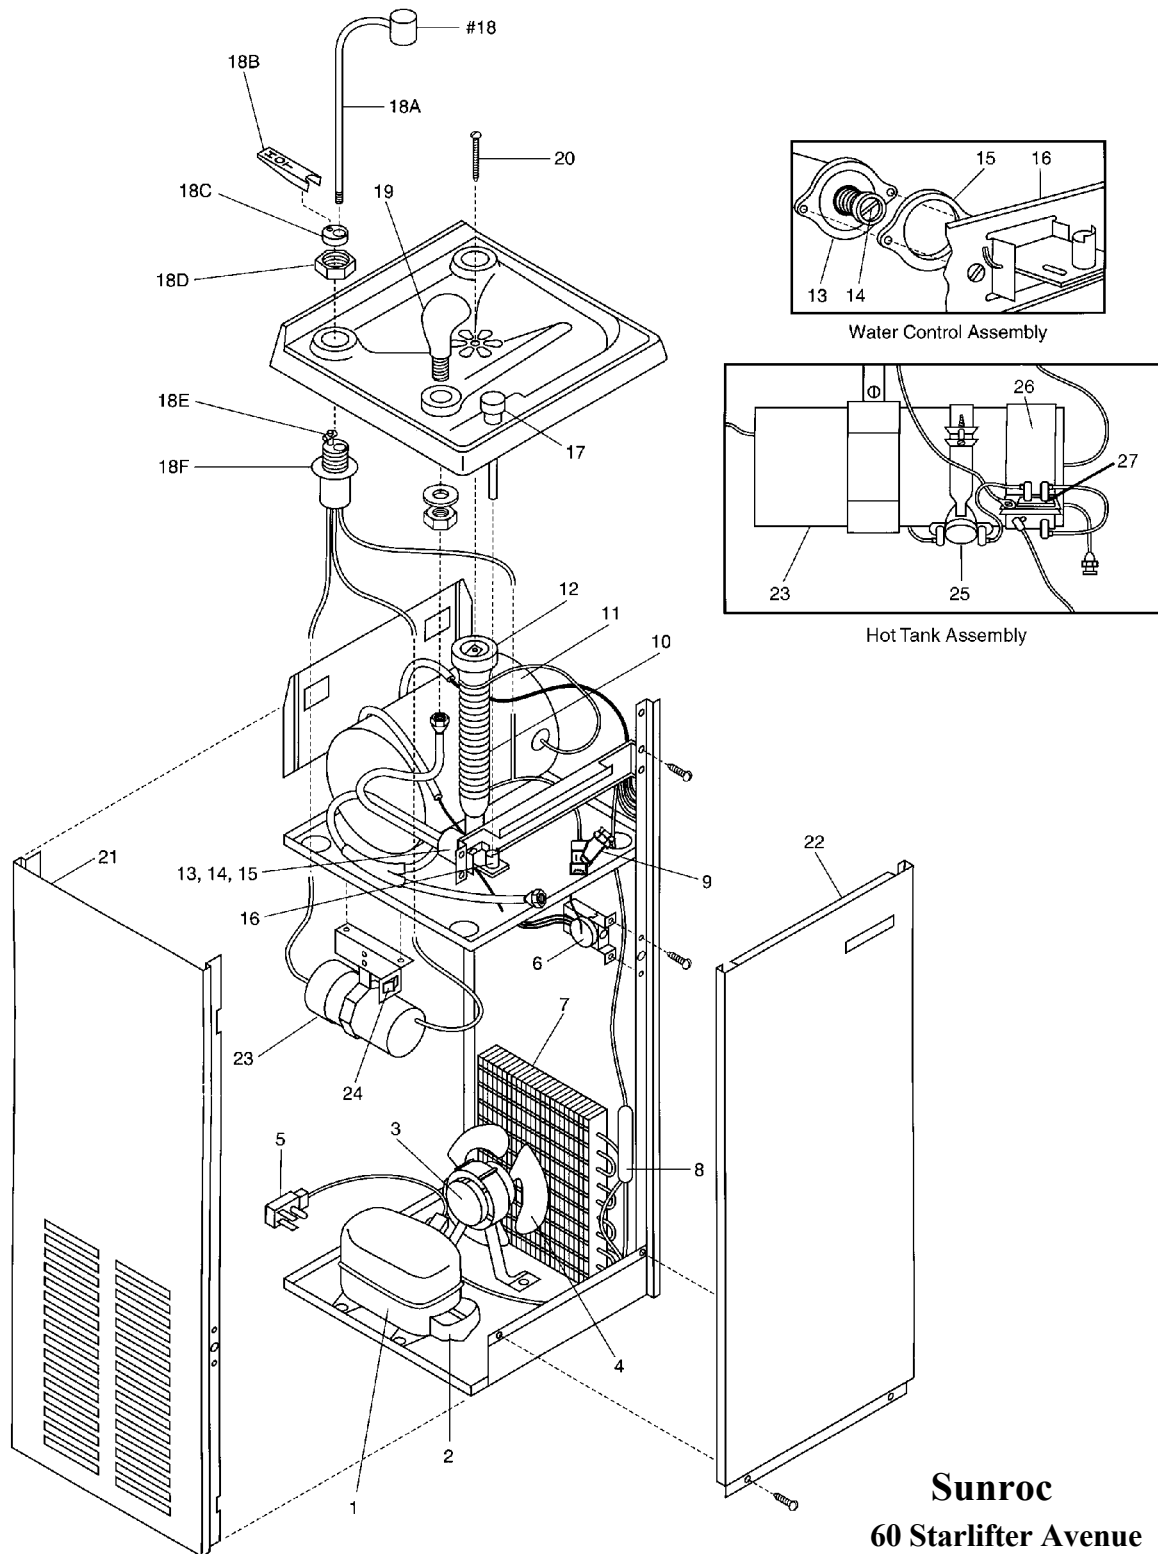

FLOOR STANDING WATER COOLER

NSF-8H

Sunroc

60 Starlifter Avenue

Dover, DE 19901

(302) 678-7800 • Fax (302) 678-7813

Service (800) 220-1136

www.sunroc.com

Parts List for Water Cooler Model: NSF-8H

ITEM	PART NUMBER	DESCRIPTION
1	AA00007-SP	Compressor A203704 R134a
2	AA00007-T1	Overload MRP57ALK-34
	AA00007-T2	Relay 9660-040-152
3	B153475	Fan Motor (eyelet)
	D036186-02	Fan Motor (uses Spade Connections)
4	C025756	Fan Blade
5	C026082	Wiring Harness (eyelet)
	C026392-01	Wiring Harness (uses Spade Connections)
	C026382-04	16" Wire Assembly (uses Spade Connections)
6	A016241	Cold Thermostat (eyelet)
	C026376-03	Cold Thermostat (uses Spade Connections)
7	C026102	Condenser
8	AA00004	Drier
9	A020938-01	"Y" Strainer
10	B154148-SP	Precooler
11	C026072-SP	Evaporator
12	A015671	Drain Washer
13	10947-003-SP	Water Control Assembly
14	B153468-01	Cartridge
15	A015240	Fiber Washer
16	A015950-02	Toggle Lever
17	A017272-01	Push Button
18	B153497	Complete Hot Glassfiller
18A	A018795	Gooseneck
18B	A018789	Red Handle
18C	A018788	Cap
18D	A018786	Body Nut
18E	A018783	Tee Nut
18F	A002120	Body
19	C026293-SP	Cobra Spout (metal)
	11432	Safety-Gard™ Spout Assy (Optional)
20	A016762	Drain Screw
21	D035800-19	Side Panel - Pewter
	D035800-31	Side Panel - Stainless Steel
22	D035804-19	Front Panel - Pewter
	D035804-31	Front Panel - Stainless Steel
23	D036035-SP	Complete Hot Tank Assembly 115V
24	A019948	Hot Tank Switch
25	A019285	Hot Thermostat Fixed
	A019926	Hot Thermostat Adjustable
26	10835-115-SP	Heat Band
27	A019371	Heat Limiter

NOTE: Contact service department for information on compressors not shown on this page. This sheet cancels all previous lists for this model.