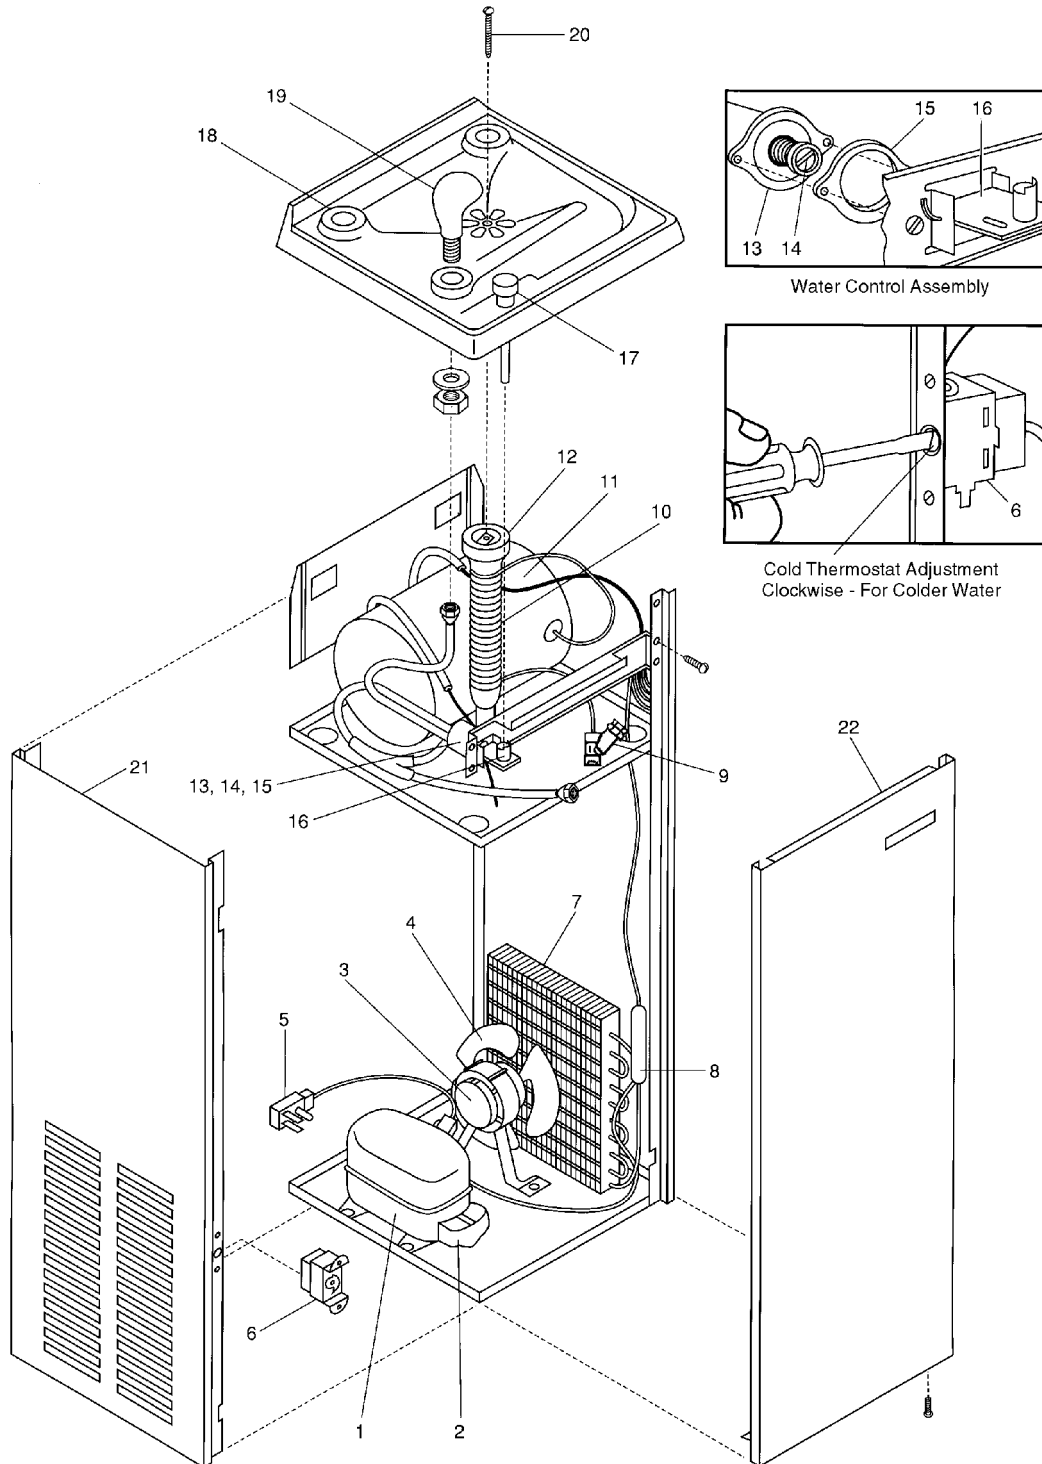

FLOOR STANDING WATER COOLER

NSF-10

Sunroc

60 Starlifter Avenue

Dover, DE 19901

(302) 678-7800 • Fax (302) 678-7813

Service (800) 220-1136

www.sunroc.com

Parts List for Water Cooler Model: NSF-10

ITEM	PART NUMBER	DESCRIPTION
1	AA00006-SP	Compressor A203704 R134a
	AA00028-SP	Compressor AE3417Y (uses Spade Connections)
2	AA00006-T1	Overload MRP57ALK-34
	AA00006-T2	Relay 9660-040-152
	C026411-04	Relay 9660-042-158 (uses Spade Connections)
	C026403-09	Overload MRP36G2-69 (uses Spade Connections)
3	B153475	Fan Motor (eyelet)
	D036186-02	Fan Motor (uses Spade Connections)
4	C025756	Fan Blade
5	C026081	Wiring Harness (eyelet)
	C026392-01	Wiring Harness (uses Spade Connections)
	C026382-04	16" Wire Assembly (uses Spade Connections)
6	A016241	Cold Thermostat (eyelet)
	C026376-03	Cold Thermostat (uses Spade Connections)
7	C026102	Condenser
8	AA00004	Drier
9	A020938-01	"Y" Strainer
10	A018156-03	Drain
11	C026072-SP	Evaporator
12	A015671	Drain Washer
13	10947-003-SP	Water Control Assembly
14	B153468-01	Cartridge
15	A015240	Fiber Washer
16	A015950-02	Toggle Lever
17	A017272-01	Push Button
18	A016519	Hole Cover
19	C026293-SP	Cobra Spout (metal)
	11432	Safety-Gard™ Spout Assy (Optional)
20	A016762	Drain Screw
21	D035800-19	Side Panel - Pewter
	D035800-31	Side Panel - Stainless Steel
22	D035804-19	Front Panel - Pewter
	D035804-31	Front Panel - Stainless Steel

NOTE: Contact service department for information on compressors not shown on this page. This sheet cancels all previous lists for this model.