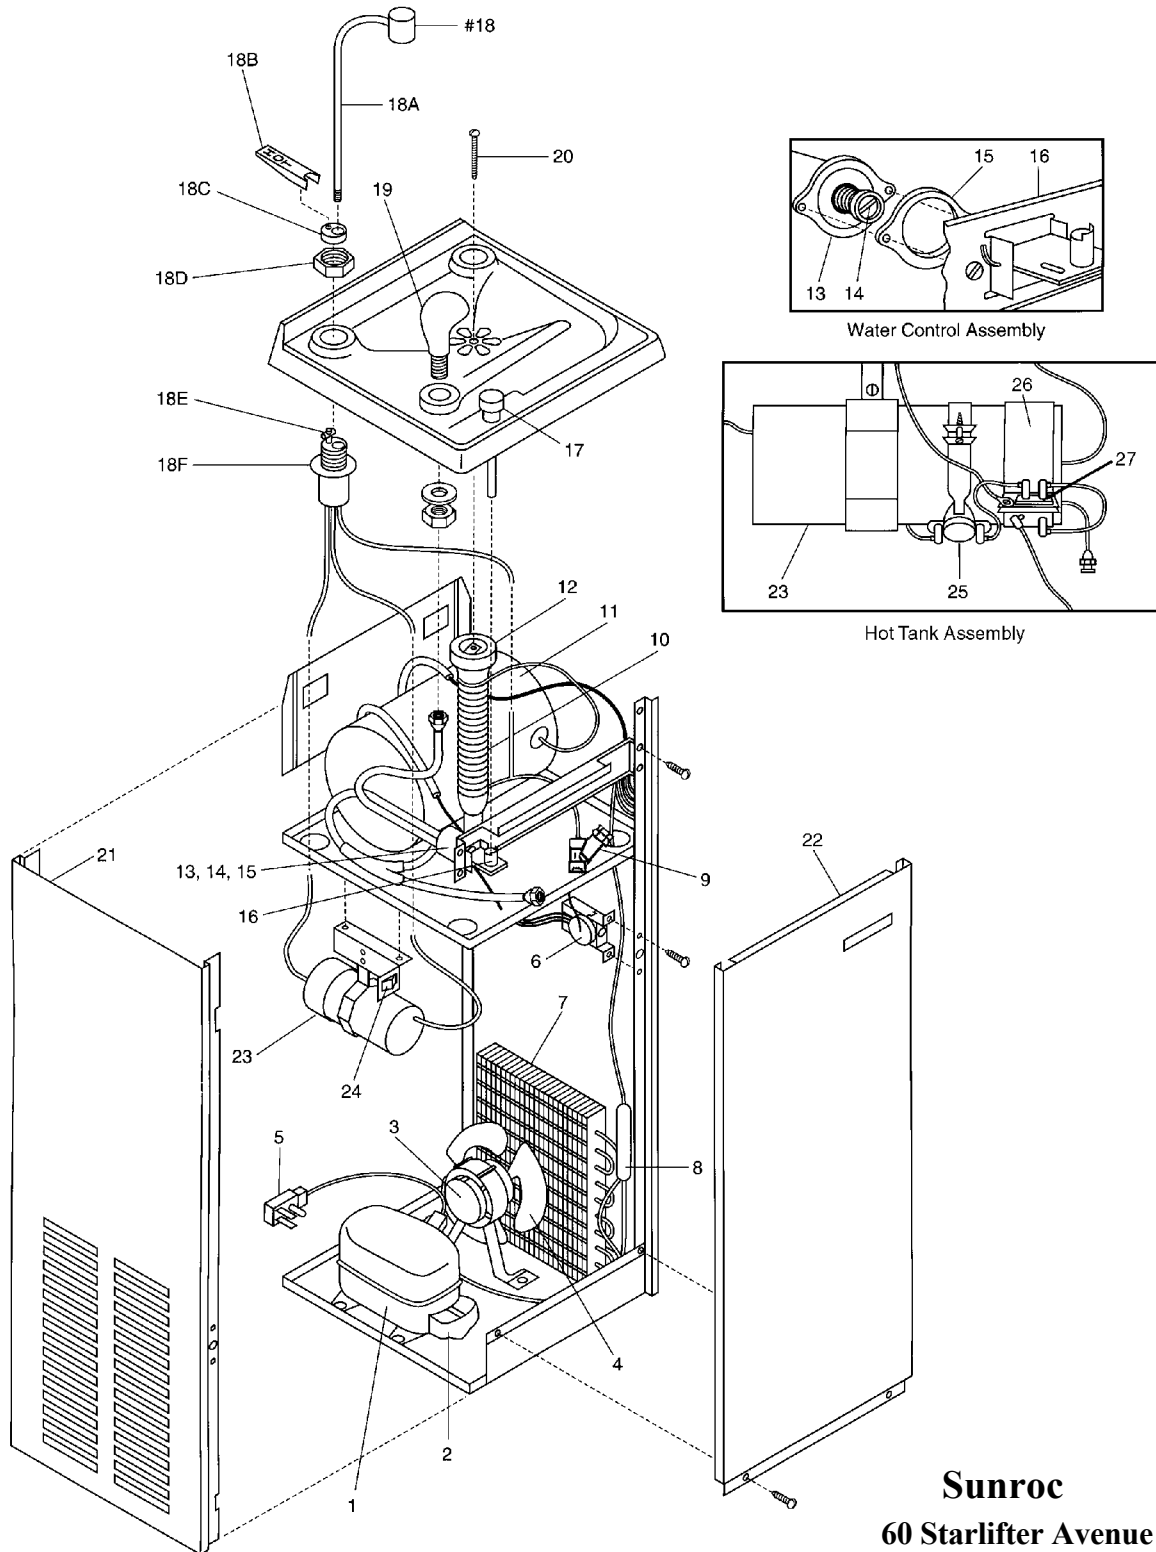

FLOOR STANDING WATER COOLER

NSF-14H

Sunroc
60 Starlifter Avenue
Dover, DE 19901
(302) 678-7800 • Fax (302) 678-7813
Service (800) 220-1136
www.sunroc.com

Parts List for Water Cooler Model: NSF-14H

ITEM	PART NUMBER	DESCRIPTION
1	AA00005-SP	Compressor AE3425A
	AA00027-SP	Compressor 115V (uses Spade Connections)
2	AA00005-T1	Overload MAT24ALN-34
	AA00005-T2	Relay 9660-040-166
	C026403-10	Relay MRP26ALL-69 (uses Spade Connections)
	C026411-06	Overload 9660-042-166 (uses Spade Connections)
3	B153475	Fan Motor (eyelet)
	D036186-02	Fan Motor (uses Spade Connections)
4	C025756	Fan Blade
5	C026082	Wiring Harness (eyelet)
	C026392-01	Wiring Harness (uses Spade Connections)
	C026382-04	16" Wire Assembly (uses Spade Connections)
6	A016241	Cold Thermostat (eyelet)
	C026376-03	Cold Thermostat (uses Spade Connections)
7	C026101	Condenser
8	AA00004	Drier
9	A020938-01	"Y" Strainer
10	B154148-SP	Precooler
11	C026072-SP	Evaporator
12	A015671	Drain Washer
13	10947-003-SP	Water Control Assembly
14	B153468-01	Cartridge
15	A015240	Fiber Washer
16	A015950-02	Toggle Lever
17	A017272-01	Push Button
18	B153497	Complete Hot Glassfiller
18A	A018795	Gooseneck
18B	A018789	Red Handle
18C	A018788	Cap
18D	A018786	Body Nut
18E	A018783	Tee Nut
18F	A002120	Body
19	C026293-SP	Cobra Spout (metal)
	11432	Safety-Gard™ Spout Assy (Optional)
20	A016762	Drain Screw
21	D035800-19	Side Panel - Pewter
	D035800-31	Side Panel - Stainless Steel
22	D035804-19	Front Panel - Pewter
	D035804-31	Front Panel - Stainless Steel
23	D036035-SP	Complete Hot Tank Assembly 115V
24	A019948	Hot Tank Switch
25	A019285	Hot Thermostat Fixed
	A019926	Hot Thermostat Adjustable
26	10835-115-SP	Heat Band
27	A019371	Heat Limiter

NOTE: Contact service department for information on compressors not shown on this page. This sheet cancels all previous lists for this model.